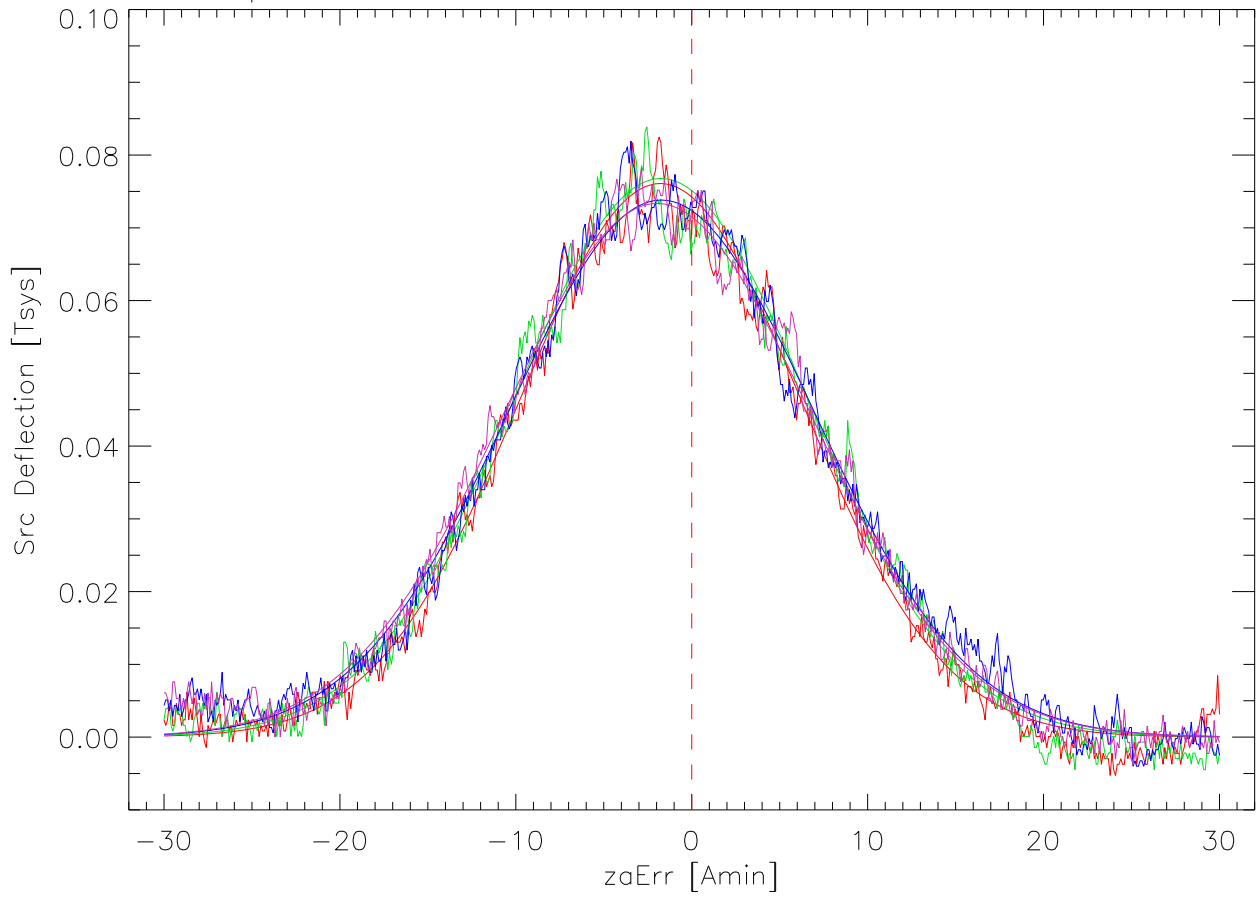

22sep04 mathews 430 feed. Cross scans data and fits. Az

22sep04 mathews 430 feed. Cross scans data and fits. Za

22sep04 lineFeed. Cross scans data and fits. Az

22sep04 LineFeed. Cross scans data and fits. Za

22sep04 mathewsFd az,za pointing error vs Azimuth

22sep04 mathewsFd az,za pointing error vs zenith angle

22sep04 linefeed az,za pointing error vs Azimuth

22sep04 linefeed az,za pointing error vs zenith angle