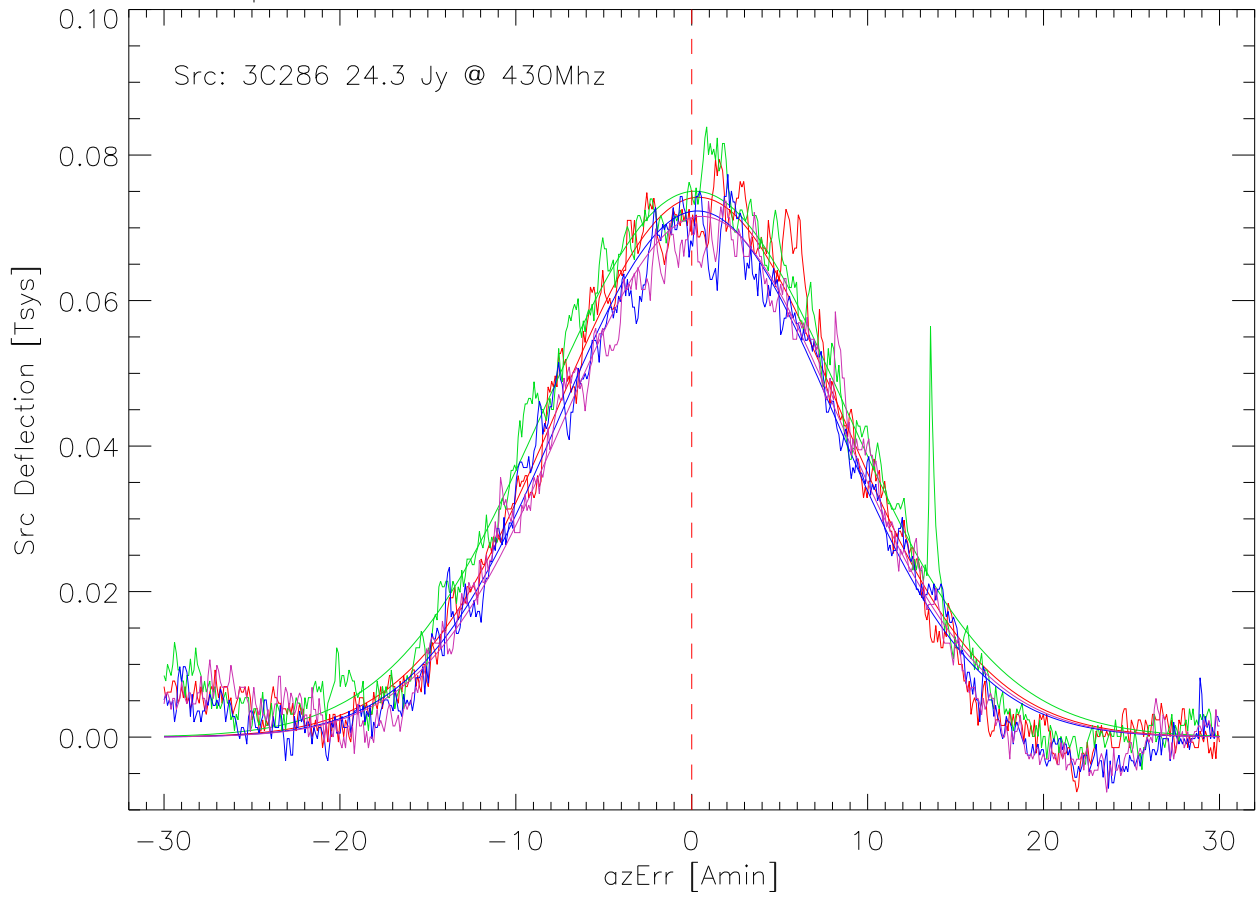

22sep04 mathews 430 feed. Cross scans data and fits. Az

22sep04 mathews 430 feed. Cross scans data and fits. Za

22sep04 lineFeed. Cross scans data and fits. Az

22sep04 LineFeed. Cross scans data and fits. Za

22sep04 mathewsFd az,za pointing error vs Azimuth

22sep04 mathewsFd az,za pointing error vs zenith angle

22sep04 linefeed az,za pointing error vs Azimuth

22sep04 linefeed az,za pointing error vs zenith angle