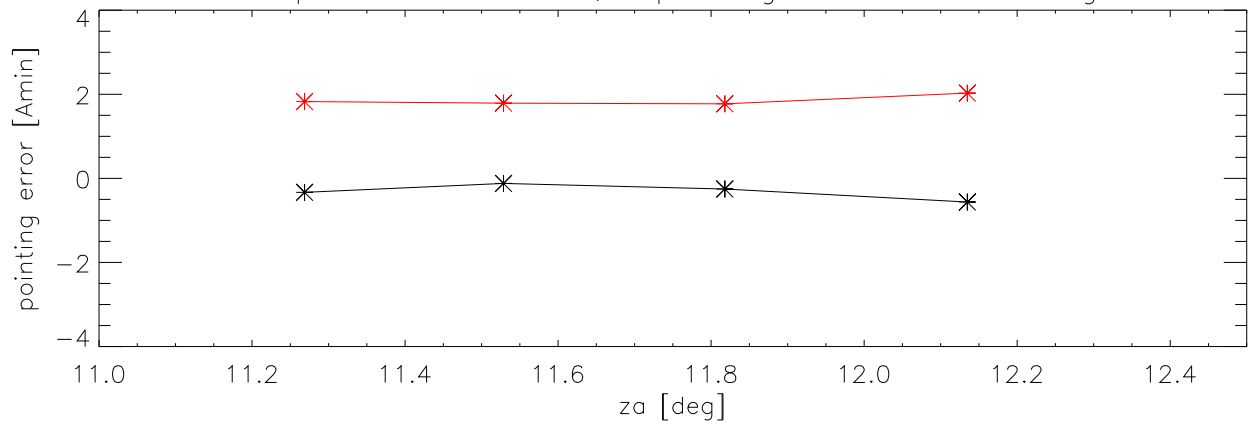

22sep04 mathews 430 feed. Cross scans data and fits. Az

22sep04 mathews 430 feed. Cross scans data and fits. Za

22sep04 lineFeed. Cross scans data and fits. Az

22sep04 LineFeed. Cross scans data and fits. Za

22sep04 mathewsFd az,za pointing error vs Azimuth

22sep04 mathewsFd az,za pointing error vs zenith angle

22sep04 linefeed az,za pointing error vs Azimuth

22sep04 linefeed az,za pointing error vs zenith angle