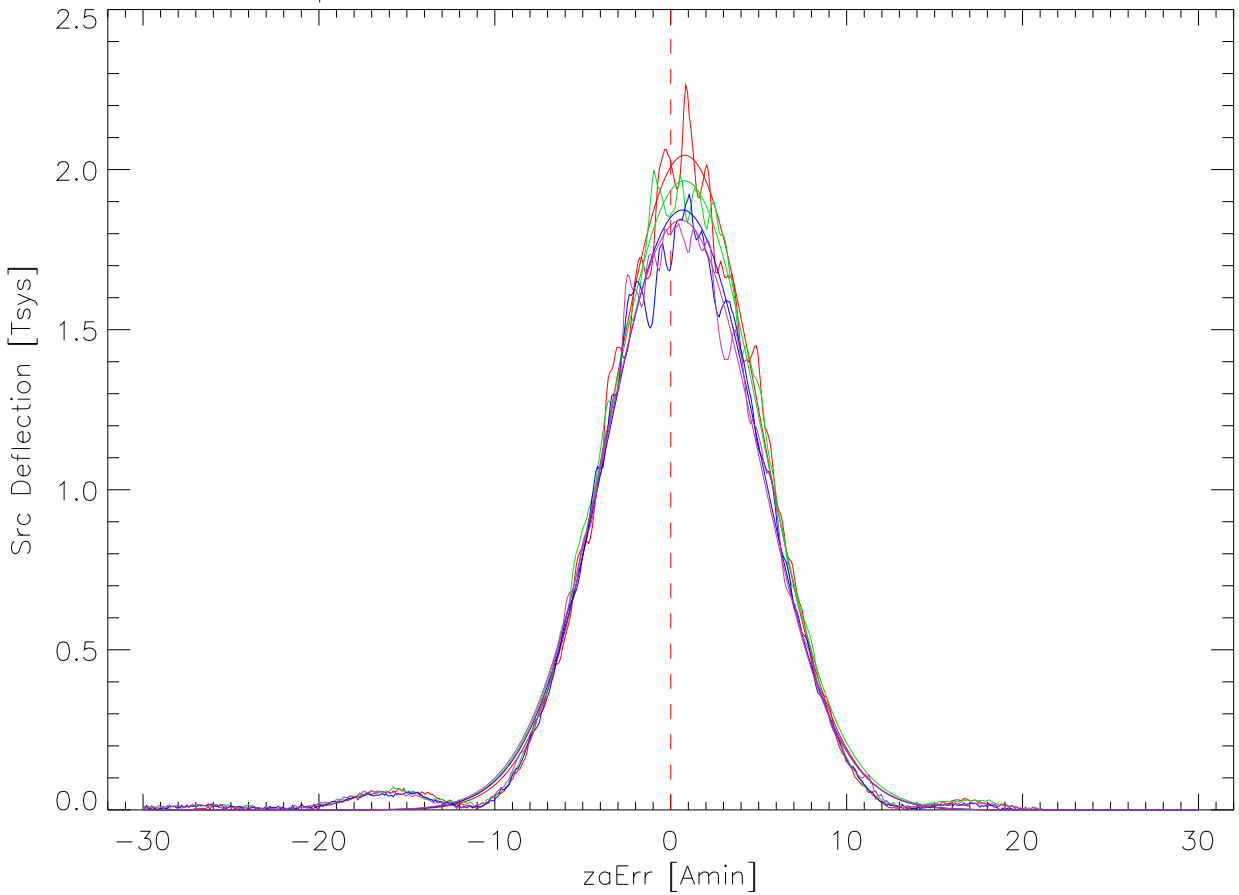

22sep04 mathews 430 feed. Cross scans data and fits. Az

22sep04 mathews 430 feed. Cross scans data and fits. Za

22sep04 lineFeed. Cross scans data and fits. Az

22sep04 LineFeed. Cross scans data and fits. Za

22sep04 mathewsFd az,za pointing error vs Azimuth

22sep04 mathewsFd az,za pointing error vs zenith angle

22sep04 linefeed az,za pointing error vs Azimuth

22sep04 linefeed az,za pointing error vs zenith angle