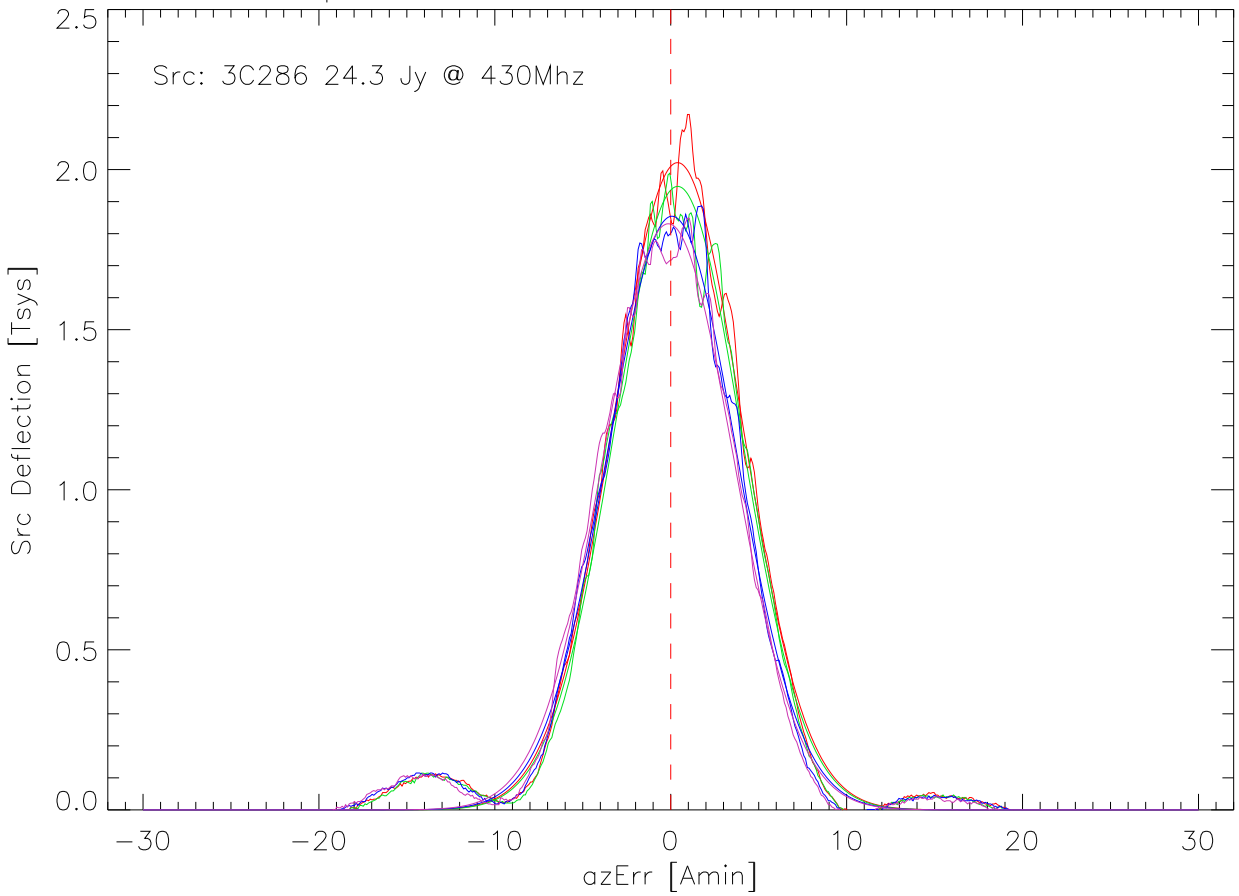

22sep04 mathews 430 feed. Cross scans data and fits. Az

22sep04 mathews 430 feed. Cross scans data and fits. Za

22sep04 lineFeed. Cross scans data and fits. Az

22sep04 LineFeed. Cross scans data and fits. Za

22sep04 mathewsFd az,za pointing error vs Azimuth

22sep04 mathewsFd az,za pointing error vs zenith angle

22sep04 linefeed az,za pointing error vs Azimuth

22sep04 linefeed az,za pointing error vs zenith angle