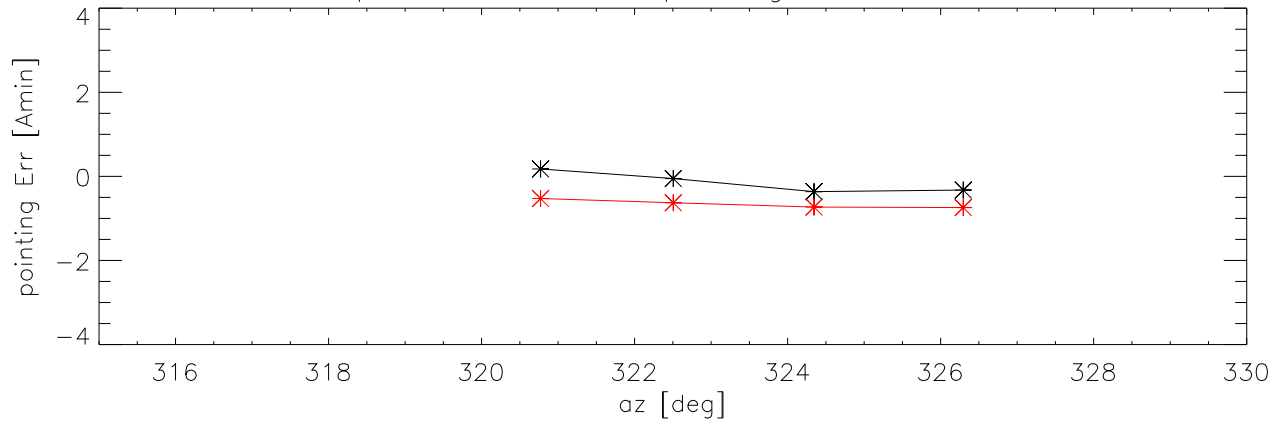

22sep04 mathews 430 feed. Cross scans data and fits. Az

22sep04 mathews 430 feed. Cross scans data and fits. Za

22sep04 lineFeed. Cross scans data and fits. Az

22sep04 LineFeed. Cross scans data and fits. Za

22sep04 mathewsFd az,za pointing error vs Azimuth

22sep04 mathewsFd az,za pointing error vs zenith angle

22sep04 linefeed az,za pointing error vs Azimuth

22sep04 linefeed az,za pointing error vs zenith angle