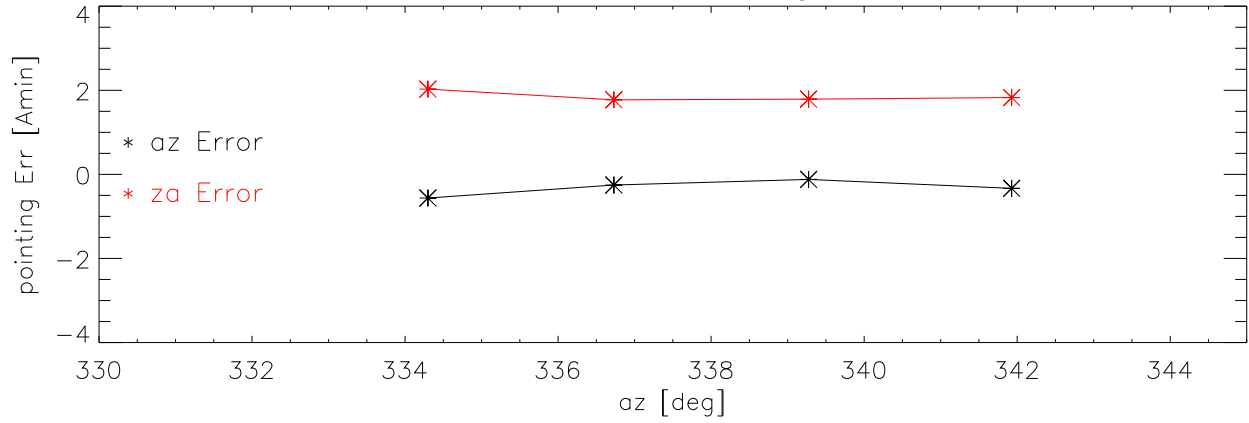

22sep04 mathews 430 feed. Cross scans data and fits. Az

22sep04 mathews 430 feed. Cross scans data and fits. Za

22sep04 lineFeed. Cross scans data and fits. Az

22sep04 LineFeed. Cross scans data and fits. Za

22sep04 mathewsFd az,za pointing error vs Azimuth

22sep04 mathewsFd az,za pointing error vs zenith angle

22sep04 linefeed az,za pointing error vs Azimuth

22sep04 linefeed az,za pointing error vs zenith angle