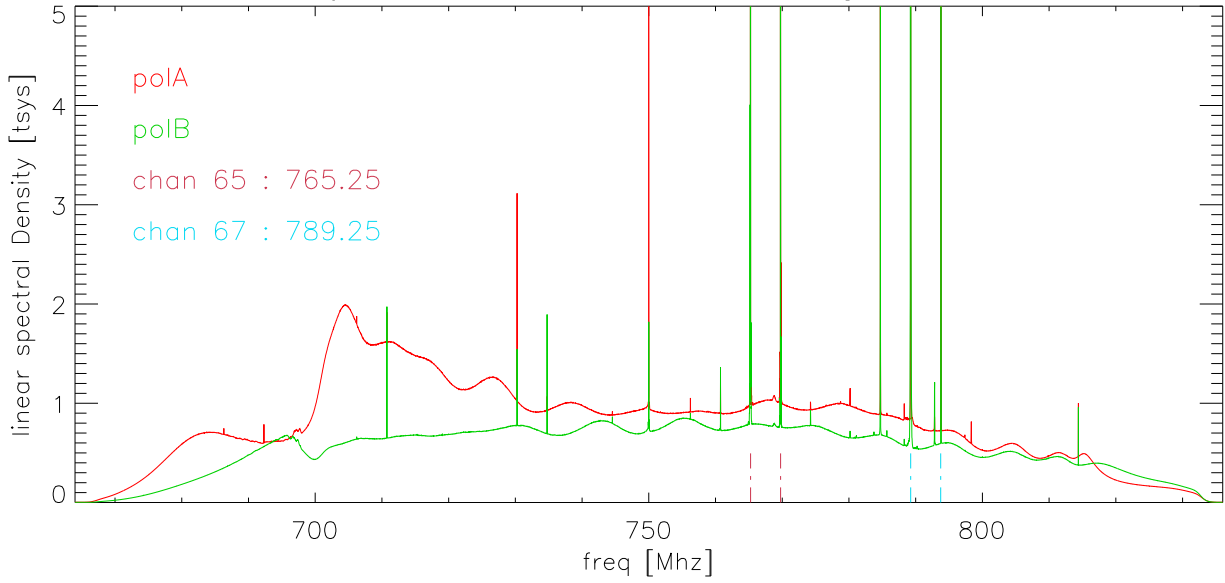

13jun09 800 Mhz Rcvr: 60 sec avg spectra

13jun09 800 Mhz Rcvr: 60 sec avg spectra

rms/mean by channel

13jun09 800 Mhz Rcvr: blowup in freq

13jun09 800 Mhz Rcvr: blowup in freq