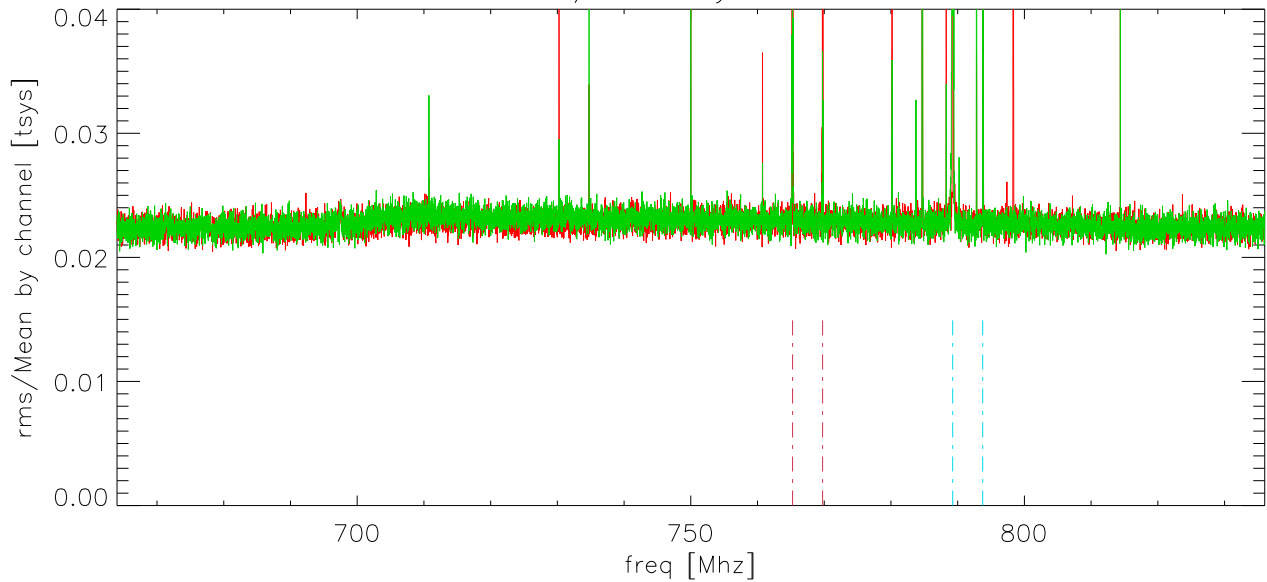

13jun09 800 Mhz Rcvr: 60 sec avg spectra

13jun09 800 Mhz Rcvr: 60 sec avg spectra

rms/mean by channel

13jun09 800 Mhz Rcvr: blowup in freq

13jun09 800 Mhz Rcvr: blowup in freq