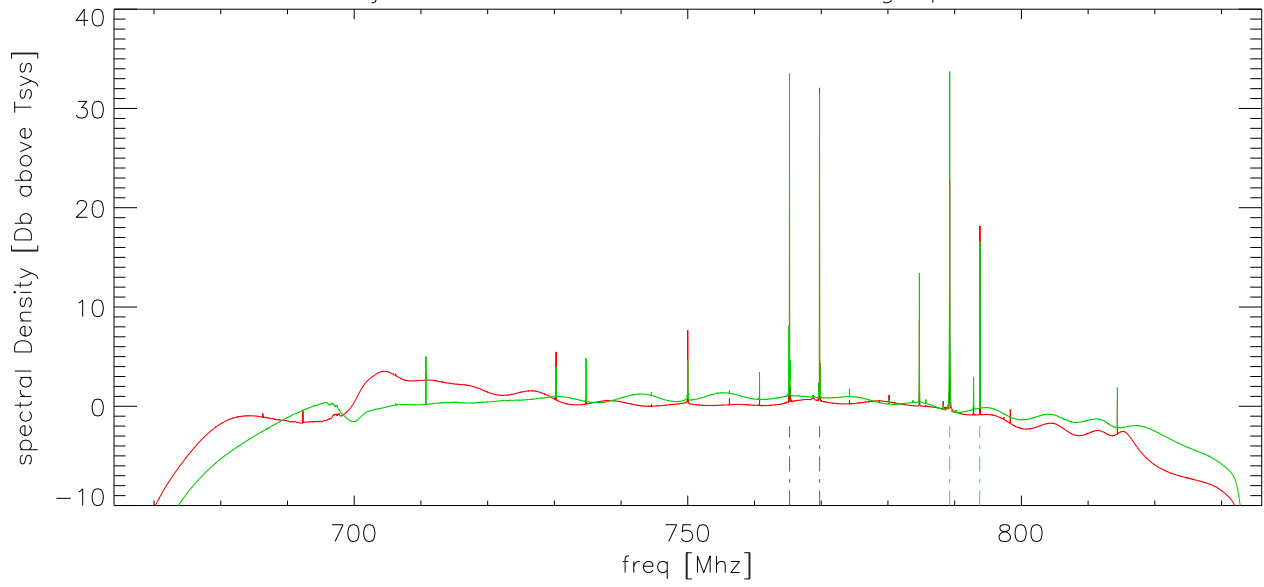

13jun09 800 Mhz Rcvr: 60 sec avg spectra

13jun09 800 Mhz Rcvr: 60 sec avg spectra

rms/mean by channel

13jun09 800 Mhz Rcvr: blowup in freq

13jun09 800 Mhz Rcvr: blowup in freq