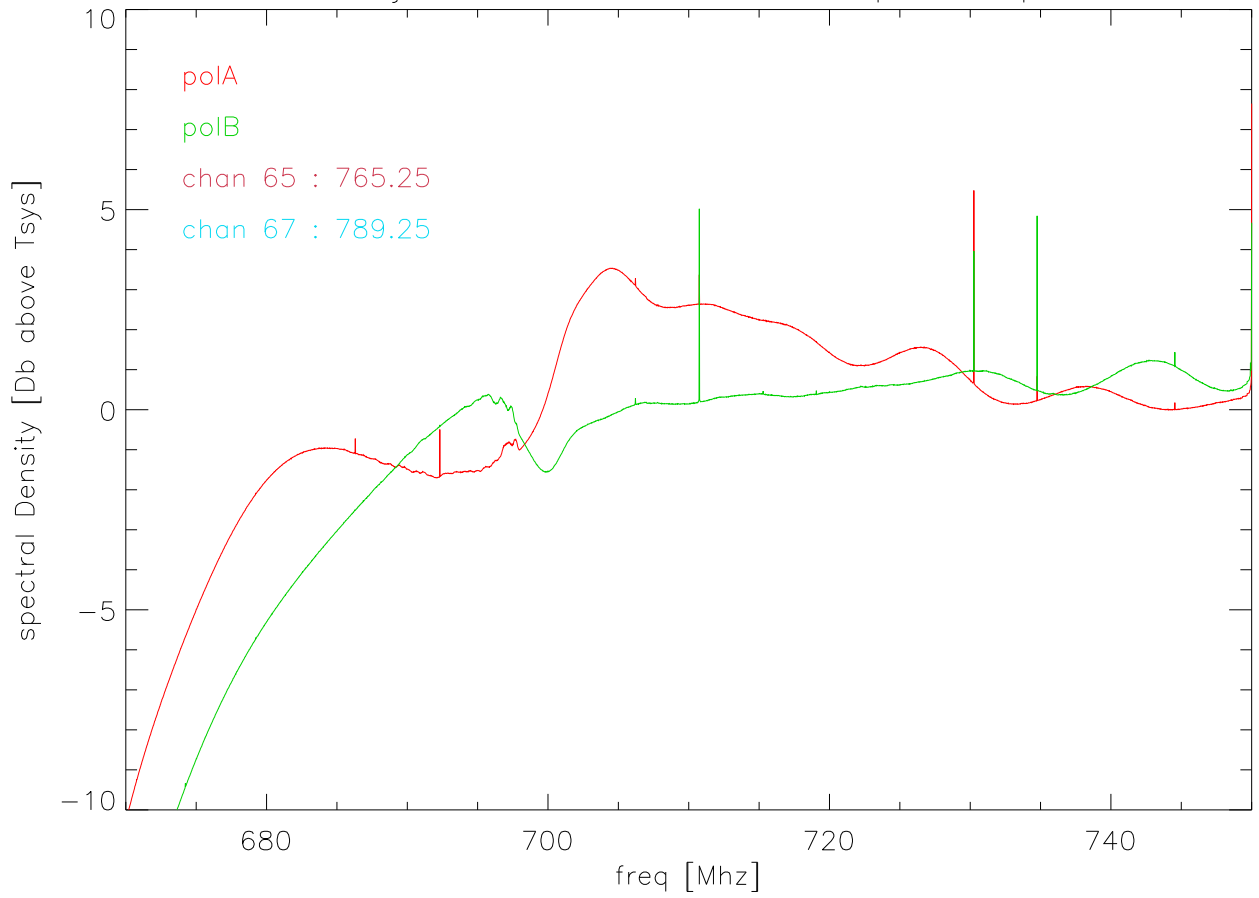

13jun09 800 Mhz Rcvr: 60 sec avg spectra

13jun09 800 Mhz Rcvr: 60 sec avg spectra

rms/mean by channel

13jun09 800 Mhz Rcvr: blowup in freq

13jun09 800 Mhz Rcvr: blowup in freq