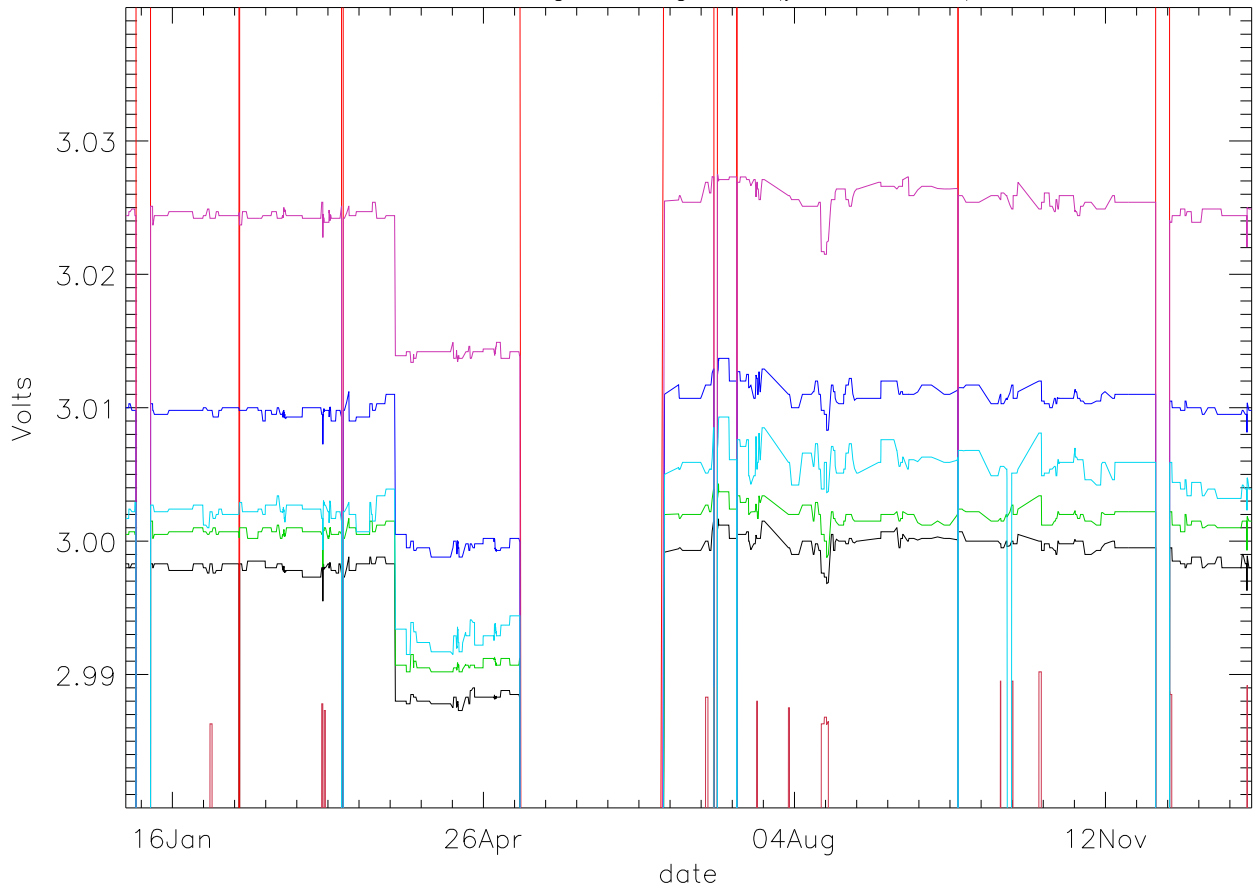

Vd:Drain Voltage. stage 1 (year 2019) PoIA

bm0 bm1 bm2 bm3 bm4 bm5 bm6

Vd:Drain Voltage. stage 1 (year 2019) PoIB

Vd:Drain Voltage. stage 2 (year 2019) PoIA

bm0 bm1 bm2 bm3 bm4 bm5 bm6

Vd:Drain Voltage. stage 2 (year 2019) PoIB

Vd:Drain Voltage. stage 3 (year 2019) PoIA

bm0 bm1 bm2 bm3 bm4 bm5 bm6

Vd:Drain Voltage. stage 3 (year 2019) PoIB