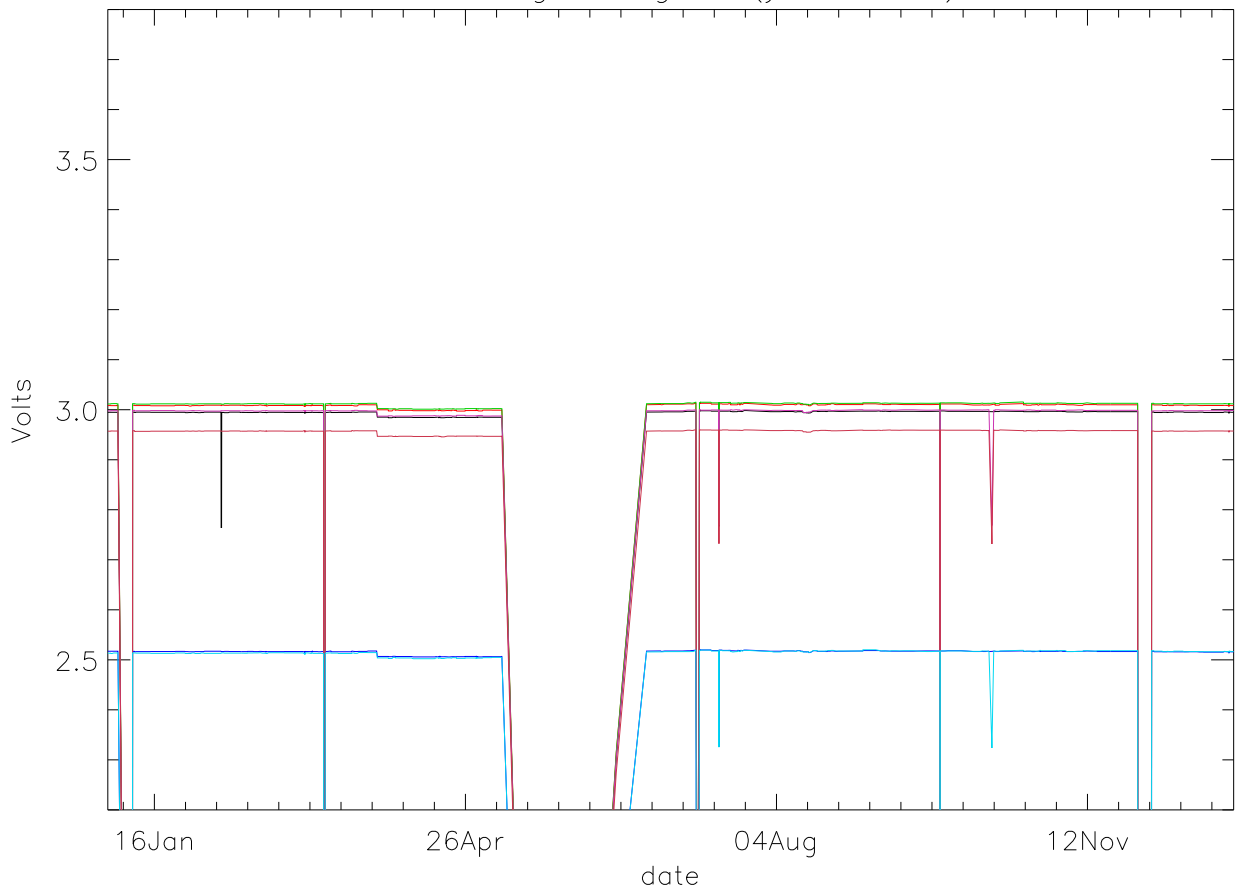

Vd:Drain Voltage. stage 1 (year 2019) PoIA

bm0 bm1 bm2 bm3 bm4 bm5 bm6

Vd:Drain Voltage. stage 1 (year 2019) PoIB

Vd:Drain Voltage. stage 2 (year 2019) PoIA

bm0 bm1 bm2 bm3 bm4 bm5 bm6

Vd:Drain Voltage. stage 2 (year 2019) PoIB

Vd:Drain Voltage. stage 3 (year 2019) PoIA

bm0 bm1 bm2 bm3 bm4 bm5 bm6

Vd:Drain Voltage. stage 3 (year 2019) PoIB