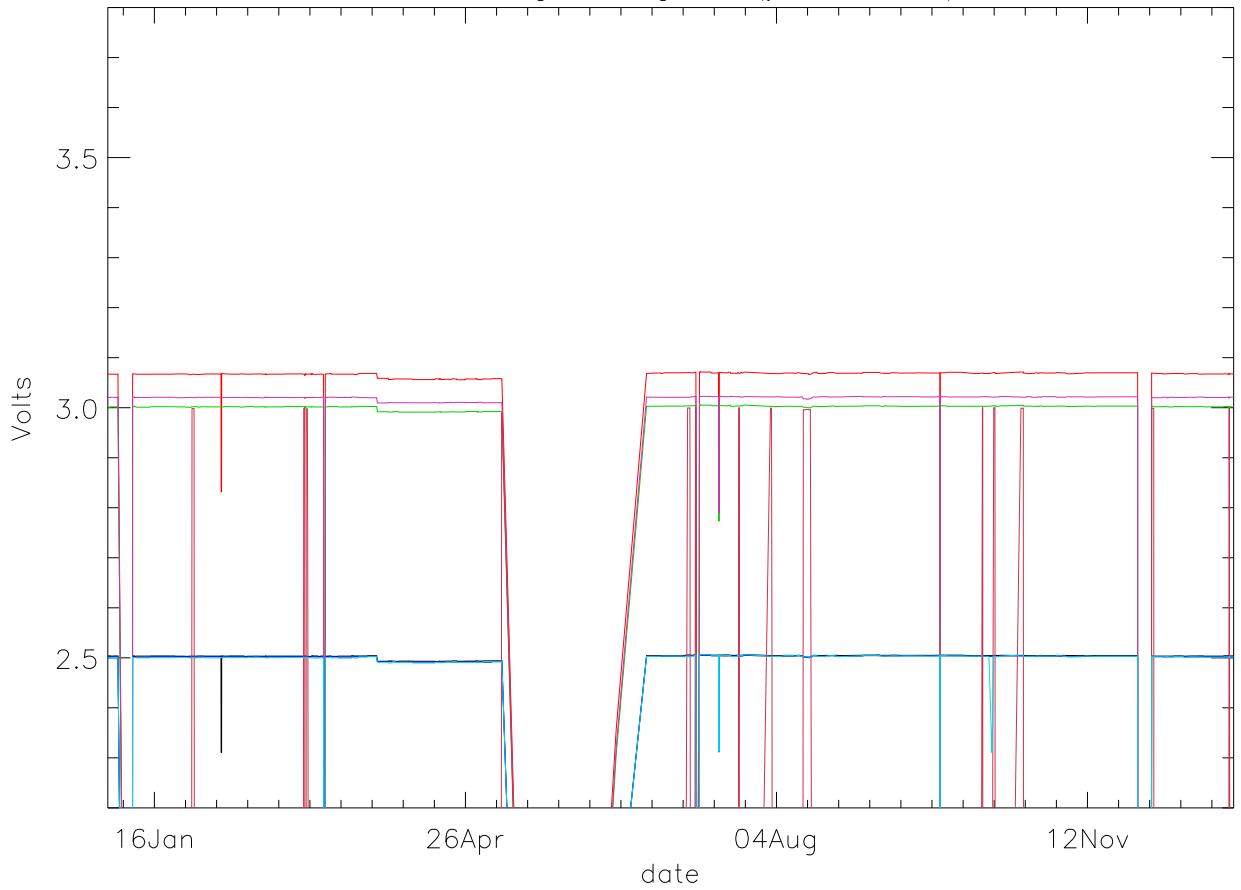

Vd:Drain Voltage. stage 1 (year 2019) PoIA

bm0 bm1 bm2 bm3 bm4 bm5 bm6

Vd:Drain Voltage. stage 1 (year 2019) PoIB

Vd:Drain Voltage. stage 2 (year 2019) PoIA

bm0 bm1 bm2 bm3 bm4 bm5 bm6

Vd:Drain Voltage. stage 2 (year 2019) PoIB

Vd:Drain Voltage. stage 3 (year 2019) PoIA

bm0 bm1 bm2 bm3 bm4 bm5 bm6

Vd:Drain Voltage. stage 3 (year 2019) PoIB