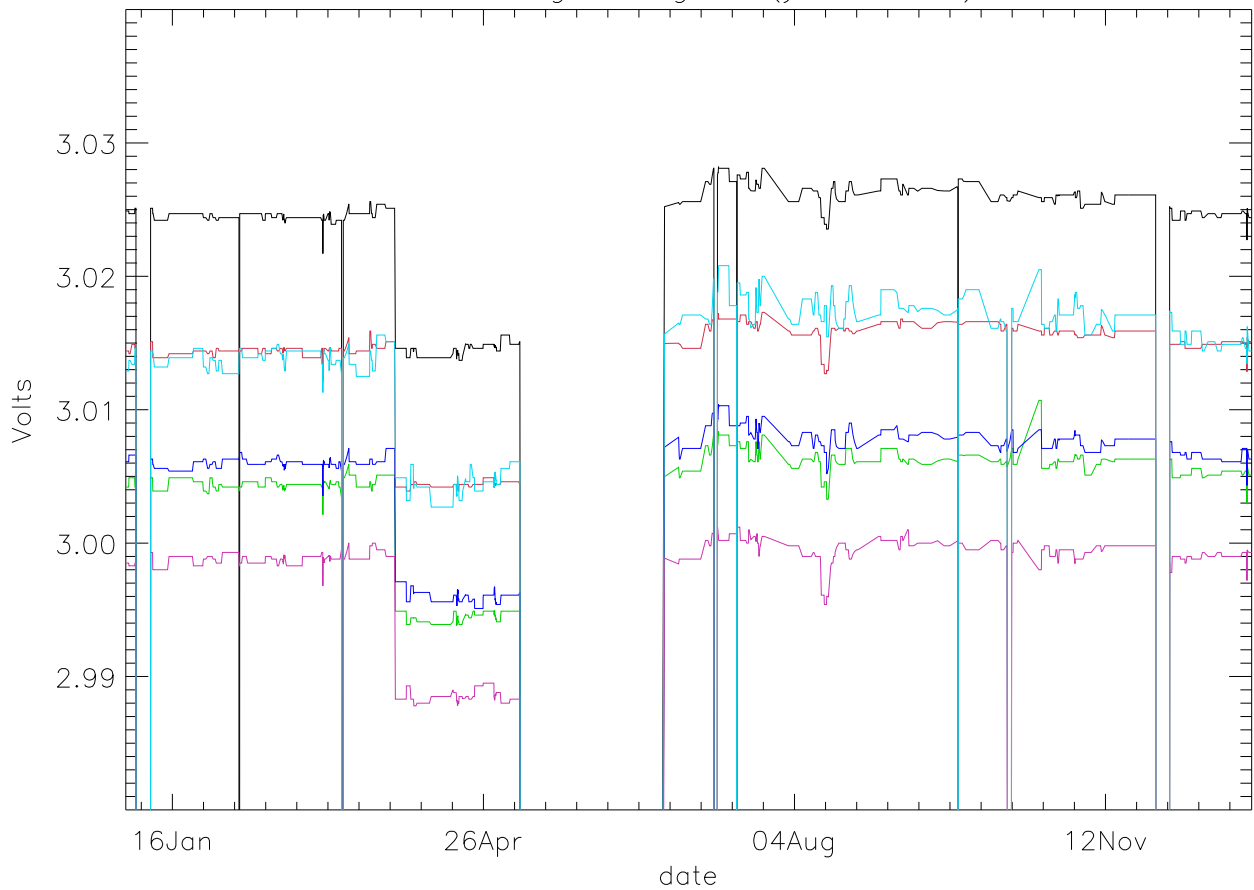

Vd:Drain Voltage. stage 1 (year 2019) PoIA

bm0 bm1 bm2 bm3 bm4 bm5 bm6

Vd:Drain Voltage. stage 1 (year 2019) PoIB

Vd:Drain Voltage. stage 2 (year 2019) PoIA

bm0 bm1 bm2 bm3 bm4 bm5 bm6

Vd:Drain Voltage. stage 2 (year 2019) PoIB

Vd:Drain Voltage. stage 3 (year 2019) PoIA

bm0 bm1 bm2 bm3 bm4 bm5 bm6

Vd:Drain Voltage. stage 3 (year 2019) PoIB