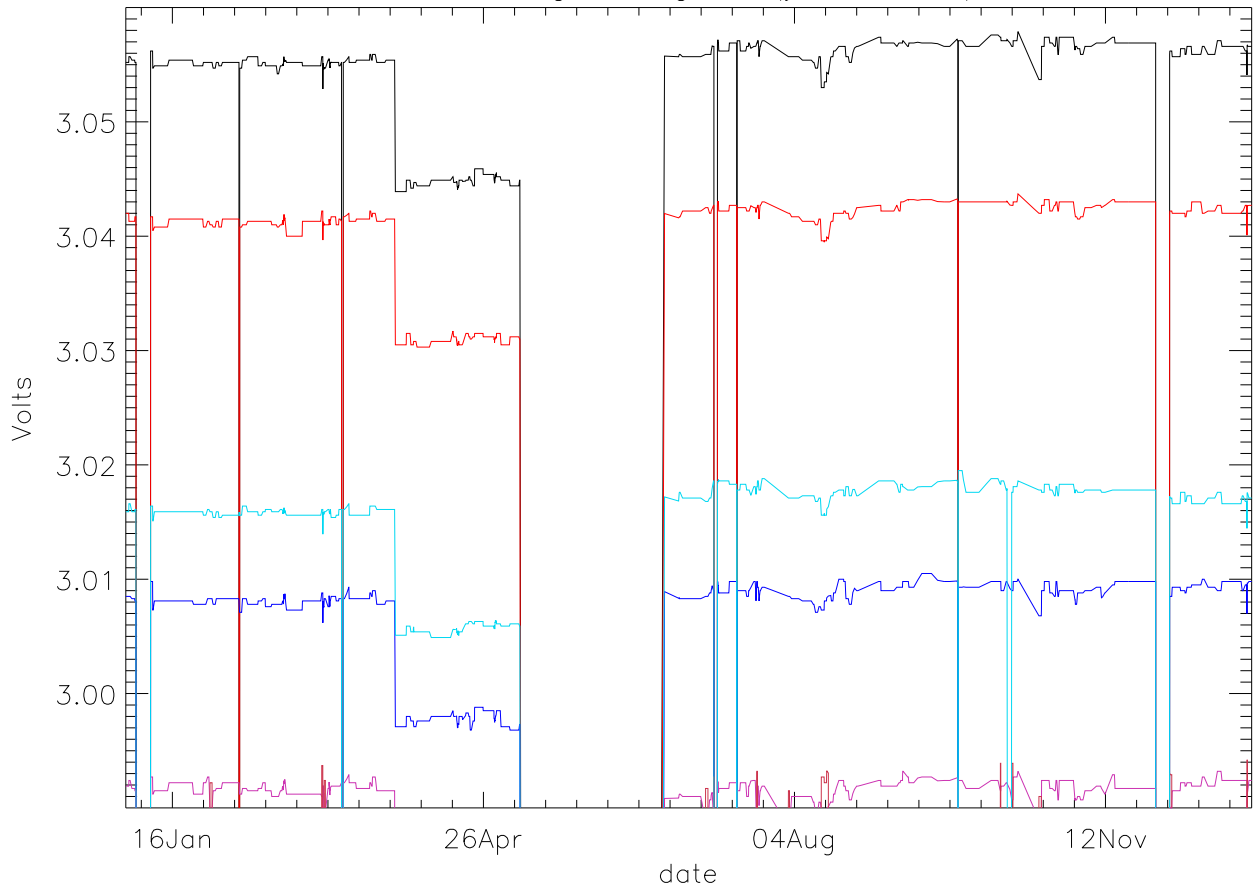

Vd:Drain Voltage. stage 1 (year 2019) PoIA

bm0 bm1 bm2 bm3 bm4 bm5 bm6

Vd:Drain Voltage. stage 1 (year 2019) PoIB

Vd:Drain Voltage. stage 2 (year 2019) PoIA

bm0 bm1 bm2 bm3 bm4 bm5 bm6

Vd:Drain Voltage. stage 2 (year 2019) PoIB

Vd:Drain Voltage. stage 3 (year 2019) PoIA

bm0 bm1 bm2 bm3 bm4 bm5 bm6

Vd:Drain Voltage. stage 3 (year 2019) PoIB