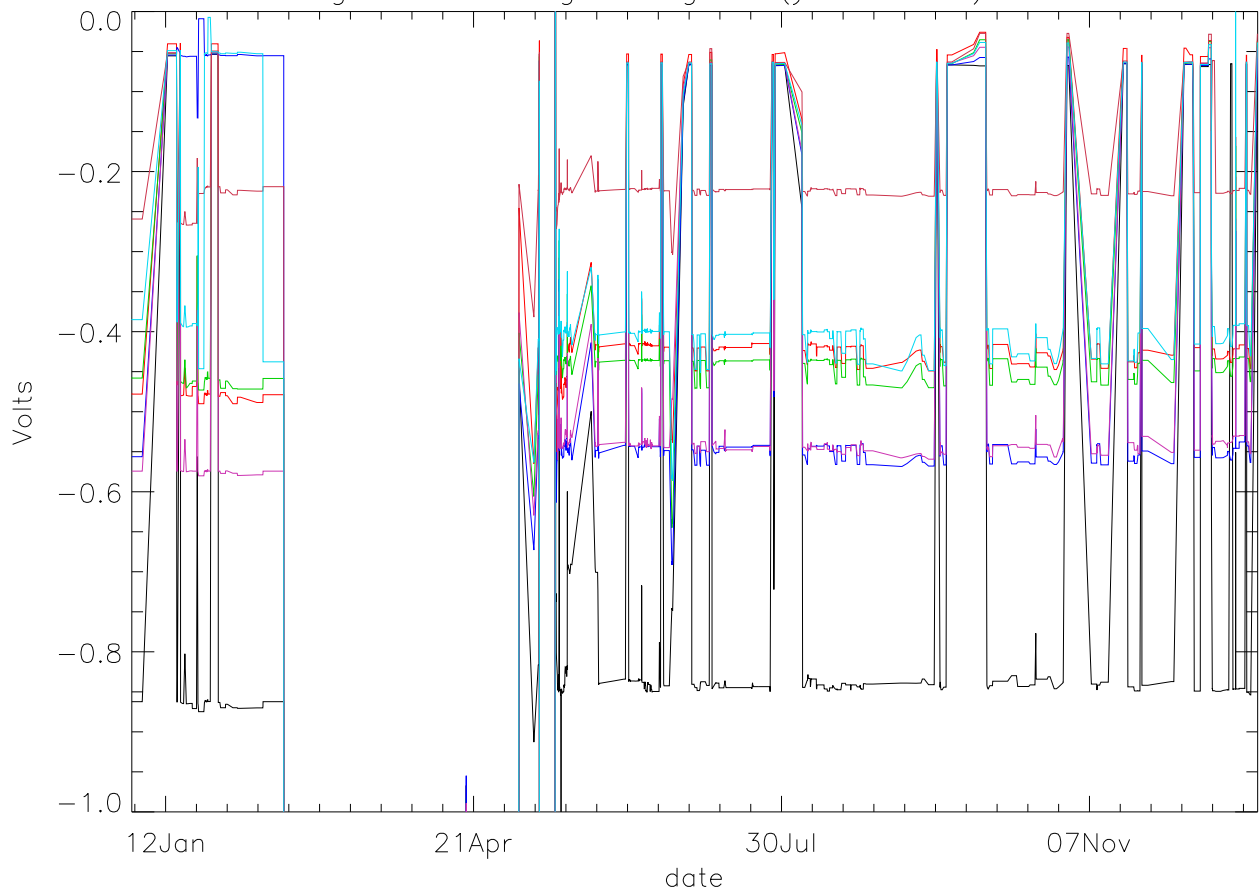

Vg:Gate Voltage. stage 1 (year 2016) PoIA

bm0 bm1 bm2 bm3 bm4 bm5 bm6

Vg:Gate Voltage. stage 1 (year 2016) PoIB

Vg:Gate Voltage. stage 2 (year 2016) PoIA

bm0 bm1 bm2 bm3 bm4 bm5 bm6

Vg:Gate Voltage. stage 2 (year 2016) PoIB

Vg:Gate Voltage. stage 3 (year 2016) PoIA

bm0 bm1 bm2 bm3 bm4 bm5 bm6

Vg:Gate Voltage. stage 3 (year 2016) PoIB