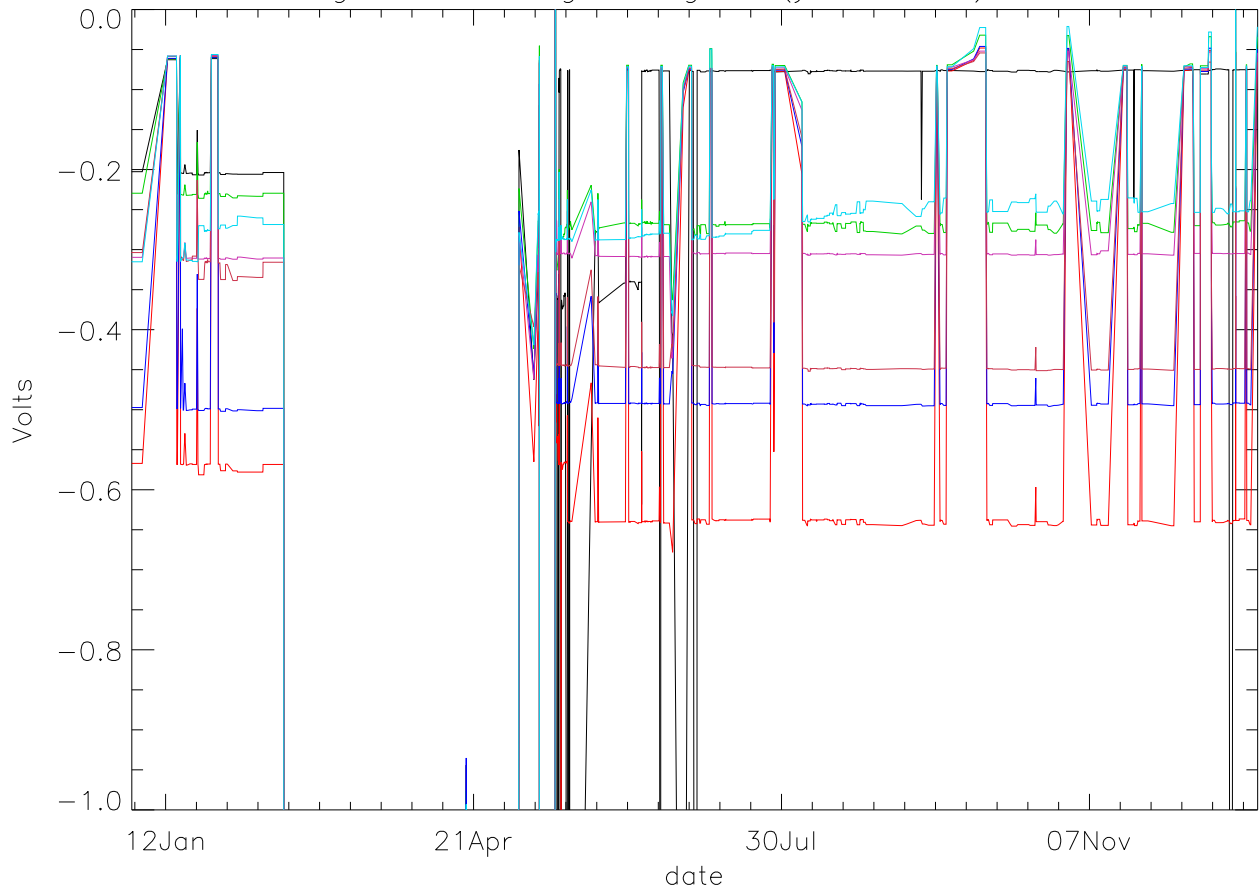

Vg:Gate Voltage. stage 1 (year 2016) PoIA

bm0 bm1 bm2 bm3 bm4 bm5 bm6

Vg:Gate Voltage. stage 1 (year 2016) PoIB

Vg:Gate Voltage. stage 2 (year 2016) PoIA

bm0 bm1 bm2 bm3 bm4 bm5 bm6

Vg:Gate Voltage. stage 2 (year 2016) PoIB

Vg:Gate Voltage. stage 3 (year 2016) PoIA

bm0 bm1 bm2 bm3 bm4 bm5 bm6

Vg:Gate Voltage. stage 3 (year 2016) PoIB