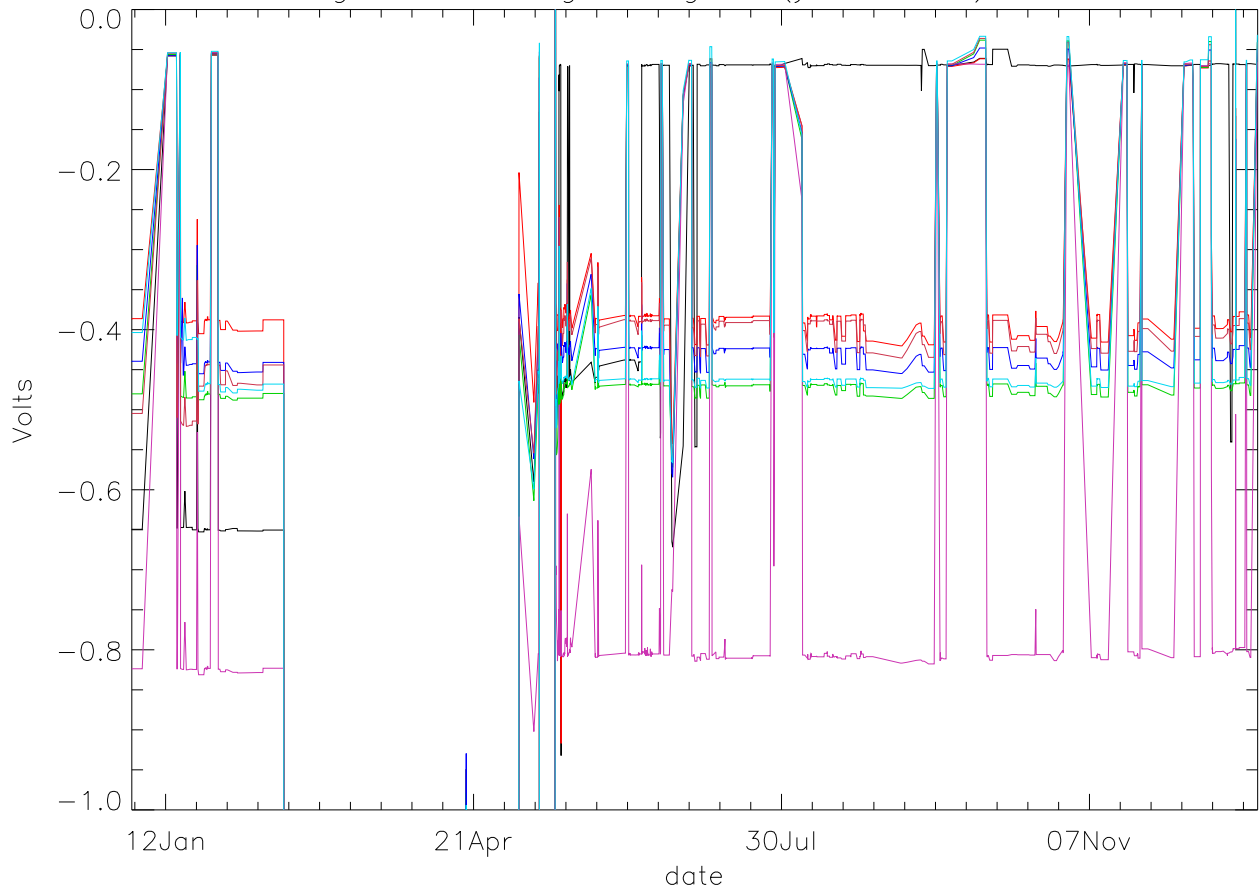

Vg:Gate Voltage. stage 1 (year 2016) PoIA

bm0 bm1 bm2 bm3 bm4 bm5 bm6

Vg:Gate Voltage. stage 1 (year 2016) PoIB

Vg:Gate Voltage. stage 2 (year 2016) PoIA

bm0 bm1 bm2 bm3 bm4 bm5 bm6

Vg:Gate Voltage. stage 2 (year 2016) PoIB

Vg:Gate Voltage. stage 3 (year 2016) PoIA

bm0 bm1 bm2 bm3 bm4 bm5 bm6

Vg:Gate Voltage. stage 3 (year 2016) PoIB