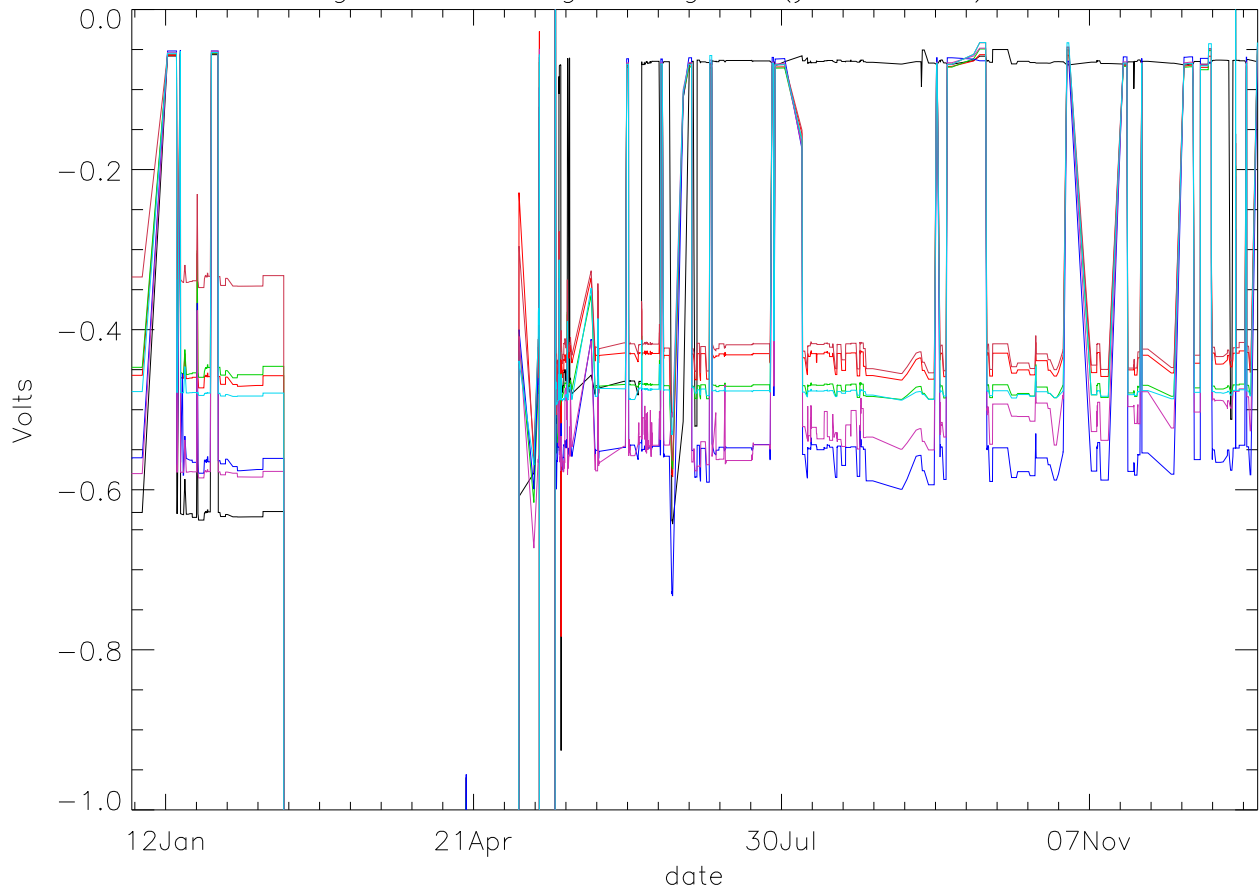

Vg:Gate Voltage. stage 1 (year 2016) PoIA

bm0 bm1 bm2 bm3 bm4 bm5 bm6

Vg:Gate Voltage. stage 1 (year 2016) PoIB

Vg:Gate Voltage. stage 2 (year 2016) PoIA

bm0 bm1 bm2 bm3 bm4 bm5 bm6

Vg:Gate Voltage. stage 2 (year 2016) PoIB

Vg:Gate Voltage. stage 3 (year 2016) PoIA

bm0 bm1 bm2 bm3 bm4 bm5 bm6

Vg:Gate Voltage. stage 3 (year 2016) PoIB