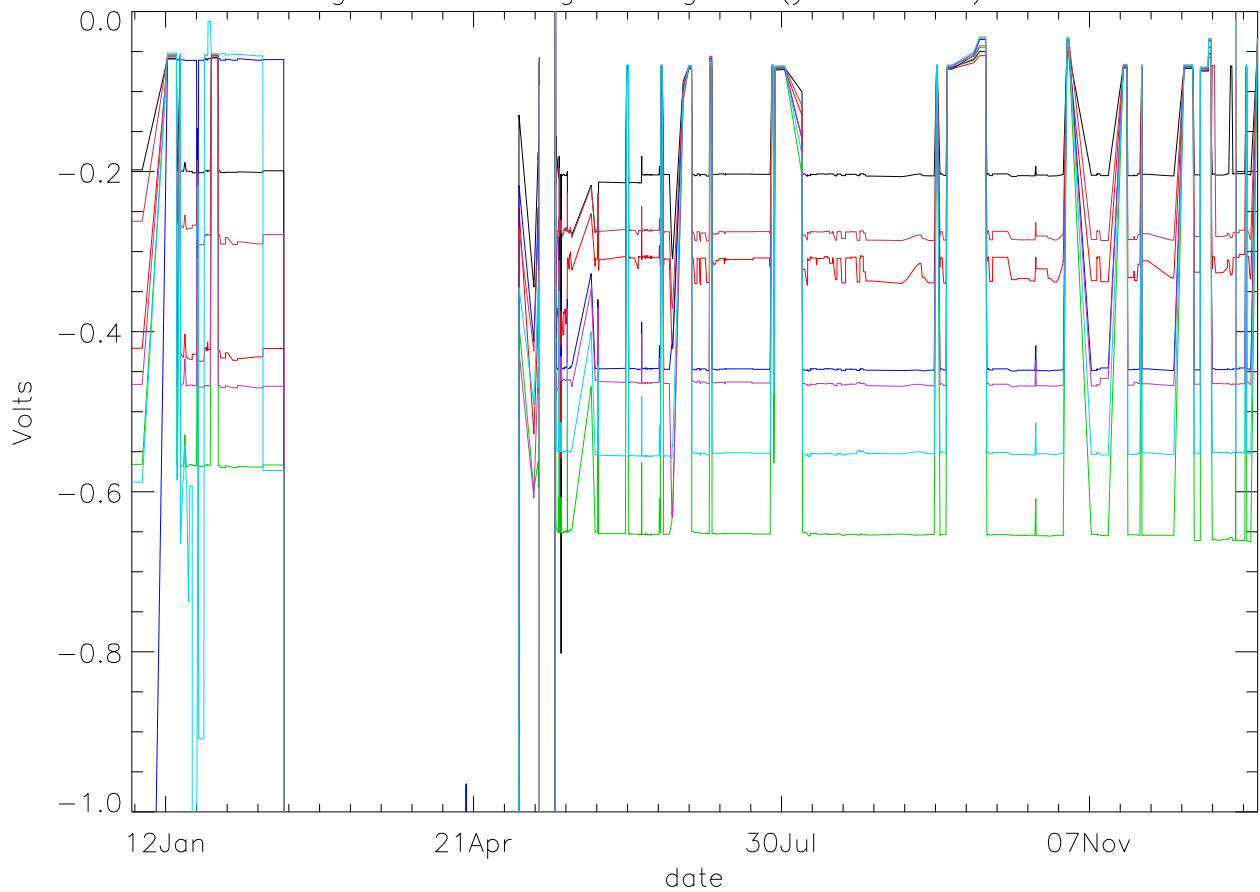

Vg:Gate Voltage. stage 1 (year 2016) PoIA

bm0 bm1 bm2 bm3 bm4 bm5 bm6

Vg:Gate Voltage. stage 1 (year 2016) PoIB

Vg:Gate Voltage. stage 2 (year 2016) PoIA

bm0 bm1 bm2 bm3 bm4 bm5 bm6

Vg:Gate Voltage. stage 2 (year 2016) PoIB

Vg:Gate Voltage. stage 3 (year 2016) PoIA

bm0 bm1 bm2 bm3 bm4 bm5 bm6

Vg:Gate Voltage. stage 3 (year 2016) PoIB