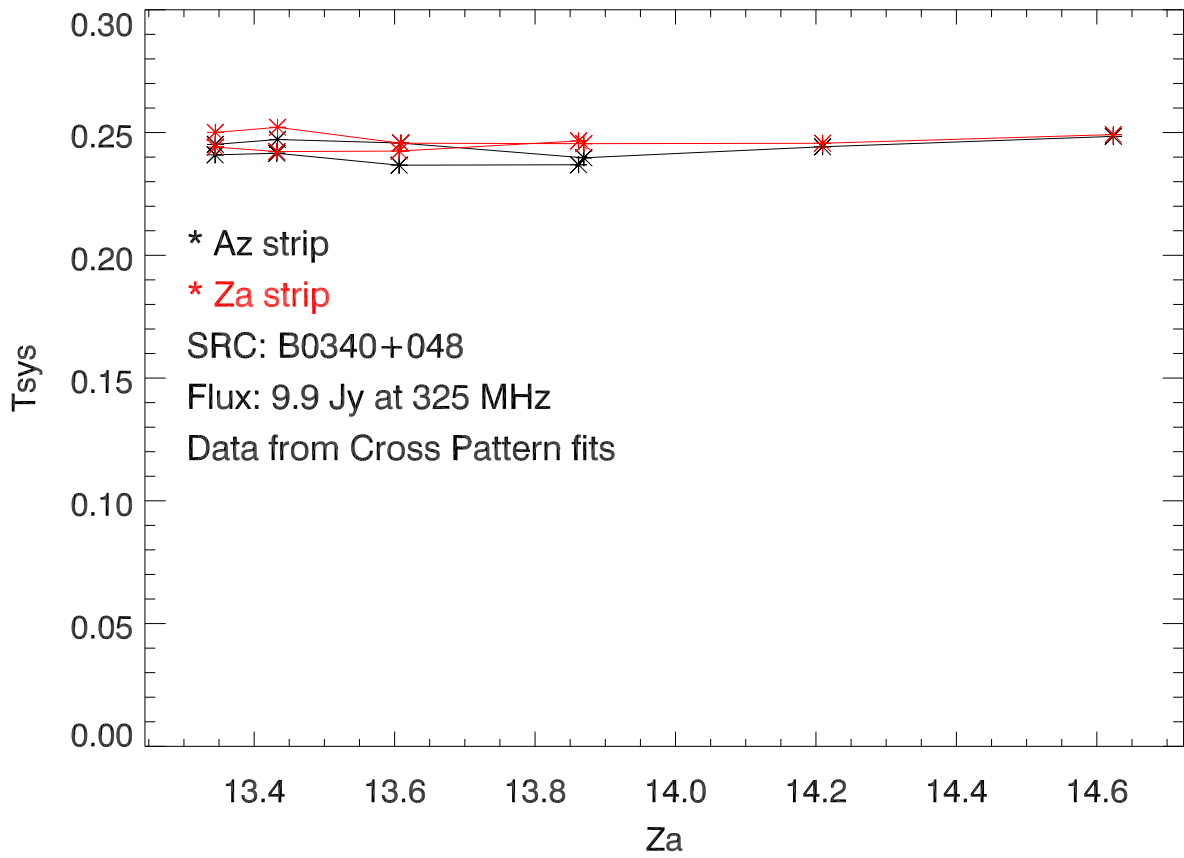

22mar19: ch 327 feed. Pointing offset by pattern

Beam width (fwhm)

### 22mar19: ch 327 feed. SrcDeflection/Tsys