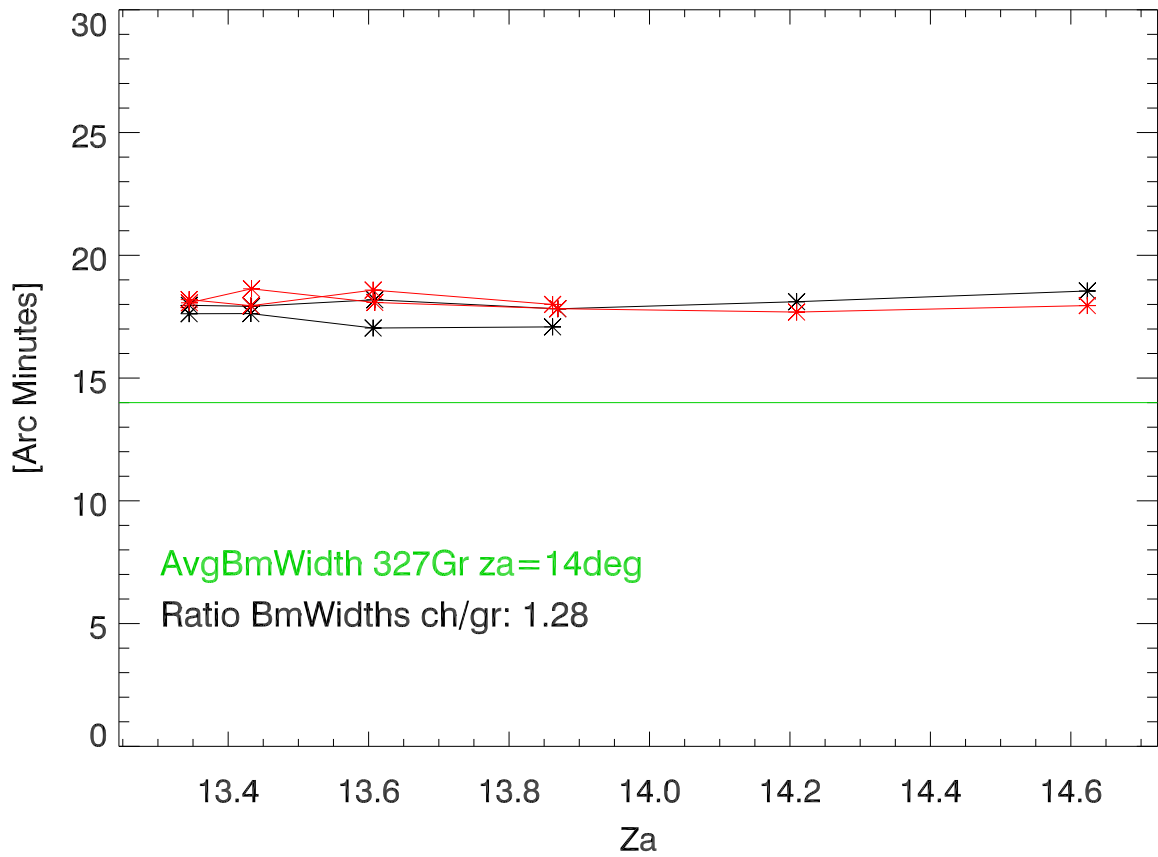

22mar19: ch 327 feed. Pointing offset by pattern

Beam width (fwhm)

### 22mar19: ch 327 feed. SrcDeflection/Tsys