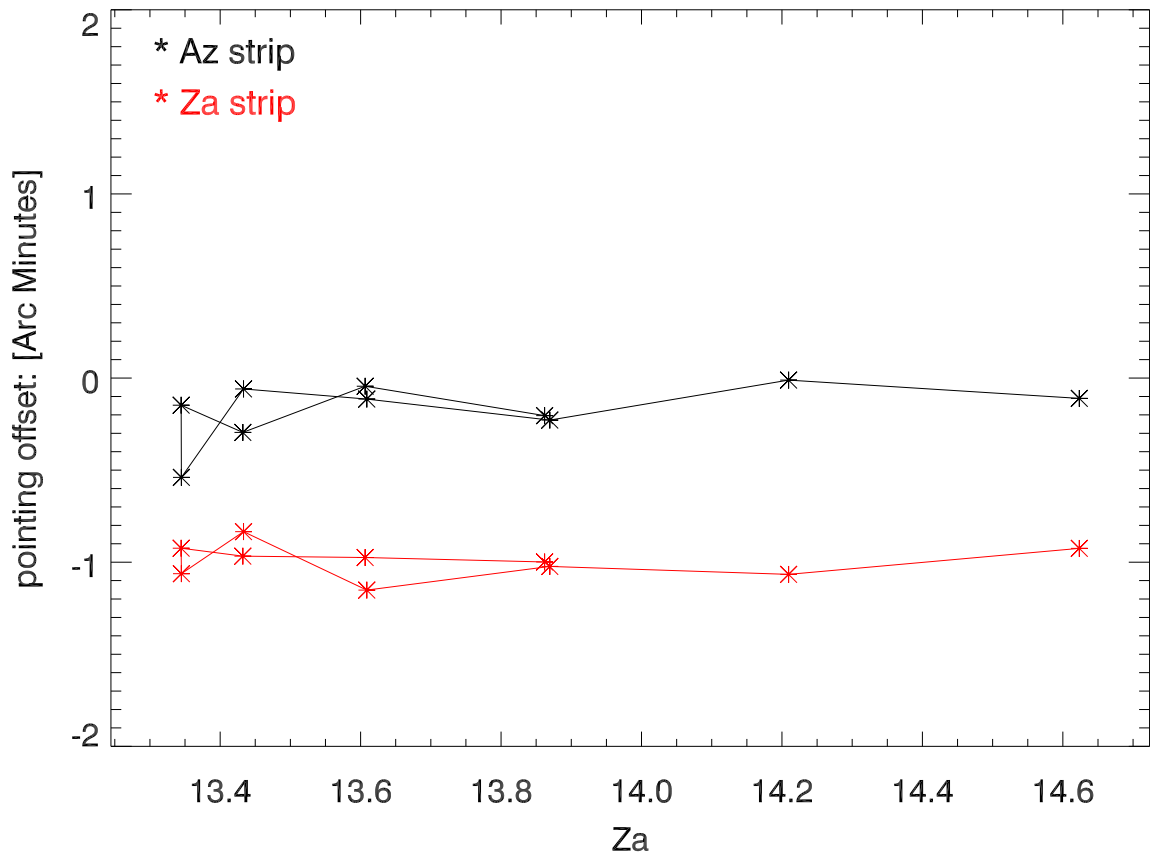

22mar19: ch 327 feed. Pointing offset by pattern

Beam width (fwhm)

### 22mar19: ch 327 feed. SrcDeflection/Tsys