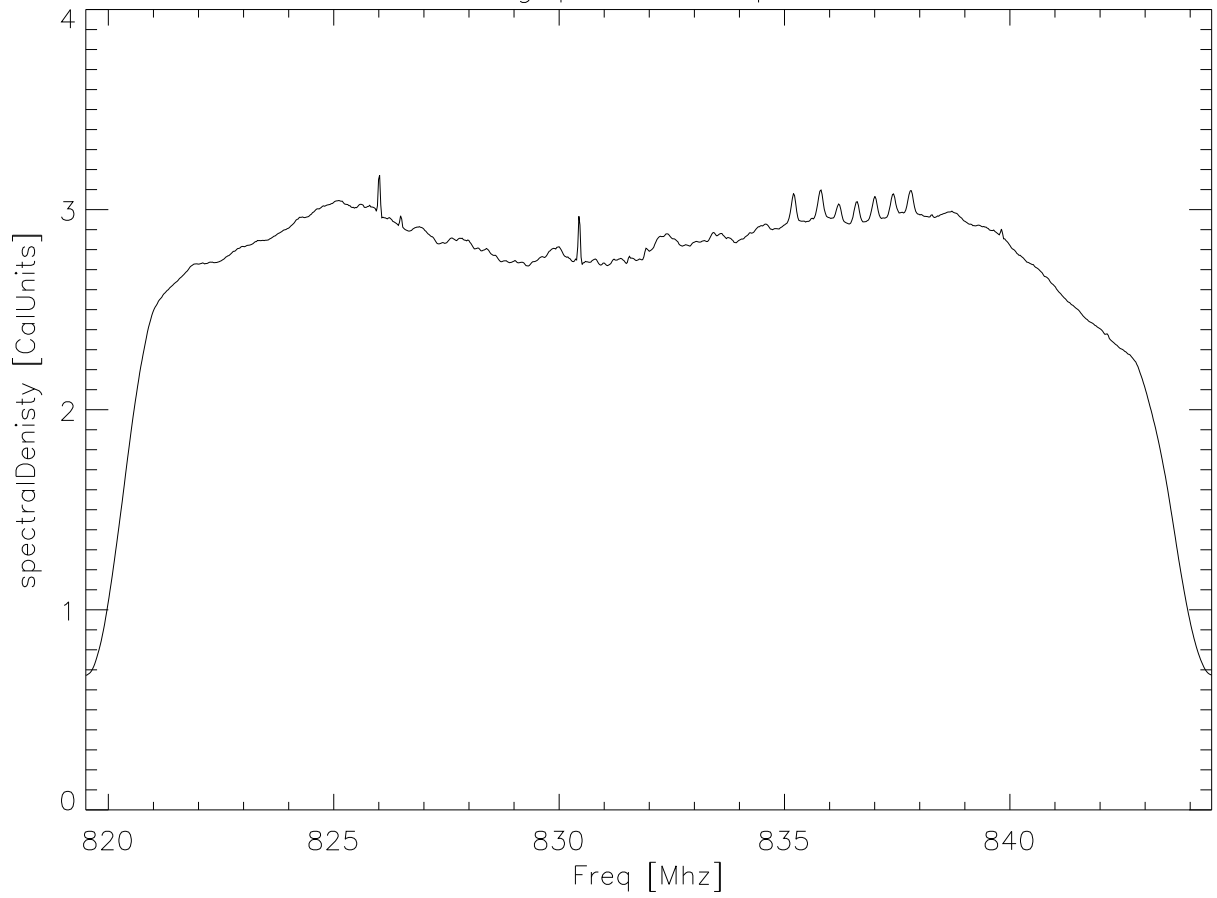

dec08 rfiFeed avgSpectra: freq:832.0 in CalUnits

dec08 rfiFeed avgSpectra: freq:839.0 in CalUnits