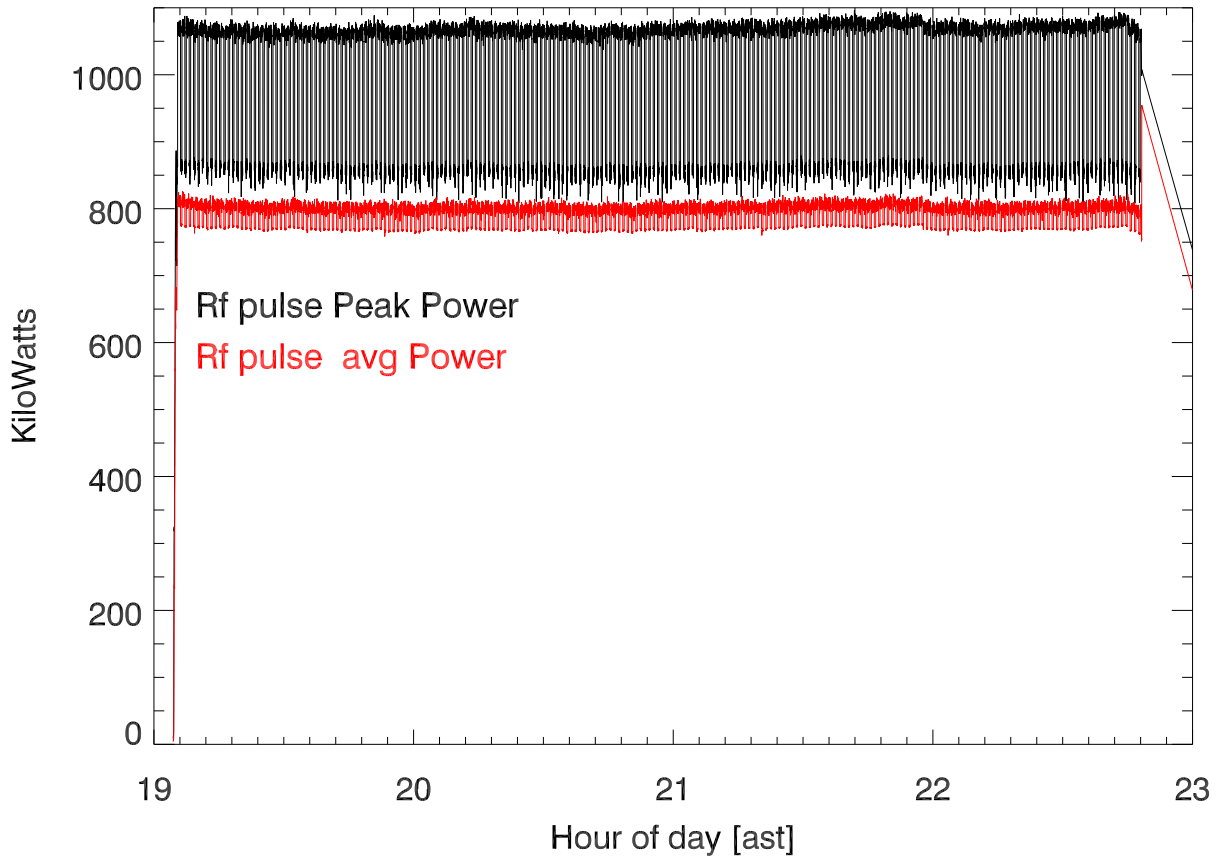

20191011 T3364 430tx power (dome) vs hour of day

20191012 T3364 430tx power (dome) vs hour of day