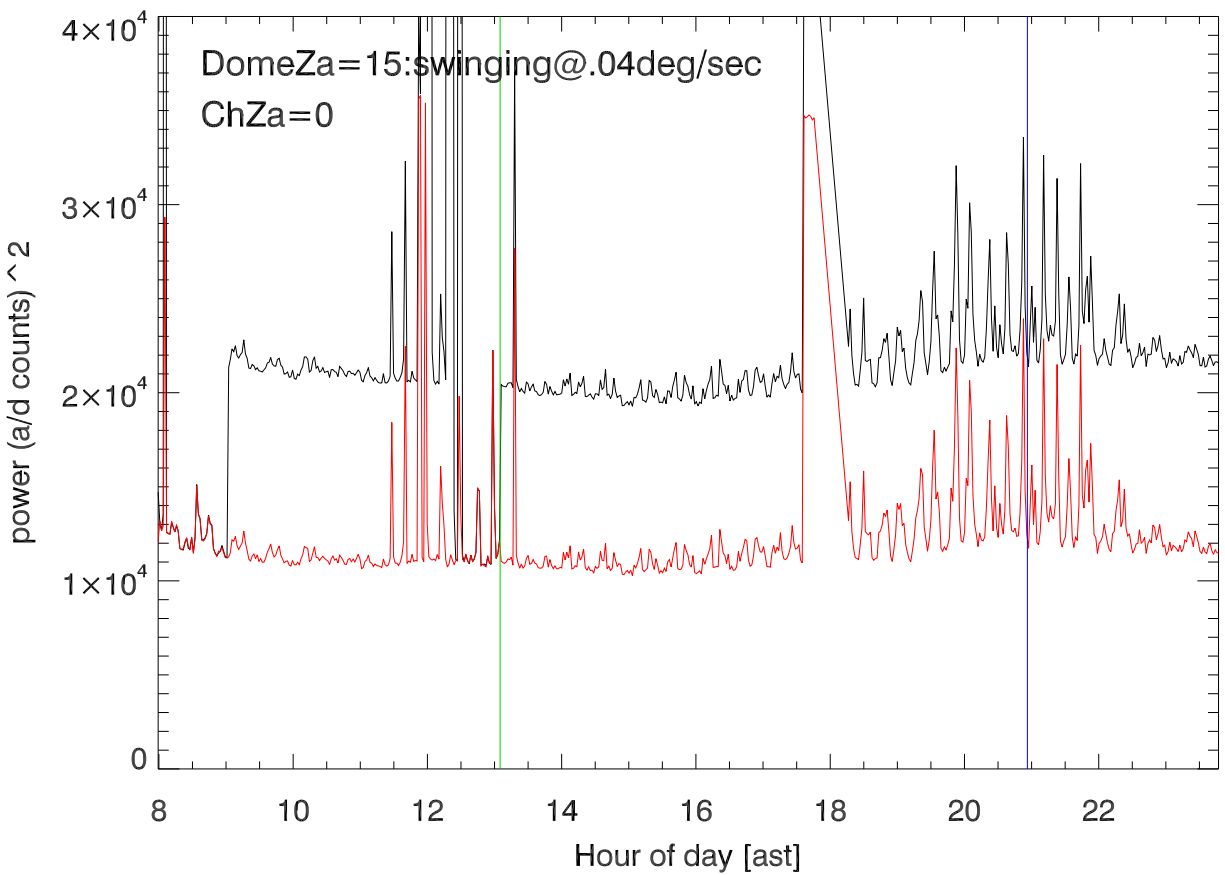

05sep12 430WorldDay, calOn,calOff from power profiles. CH

Dome

05sep12 430WorldDay, calOn,calOff from power profiles in degK. CH

Dome

05sep12 atm Pwr cal for 3 10secBlks. 1stblk @:07:56:14

Blowup when cal turned off (3rd block above)