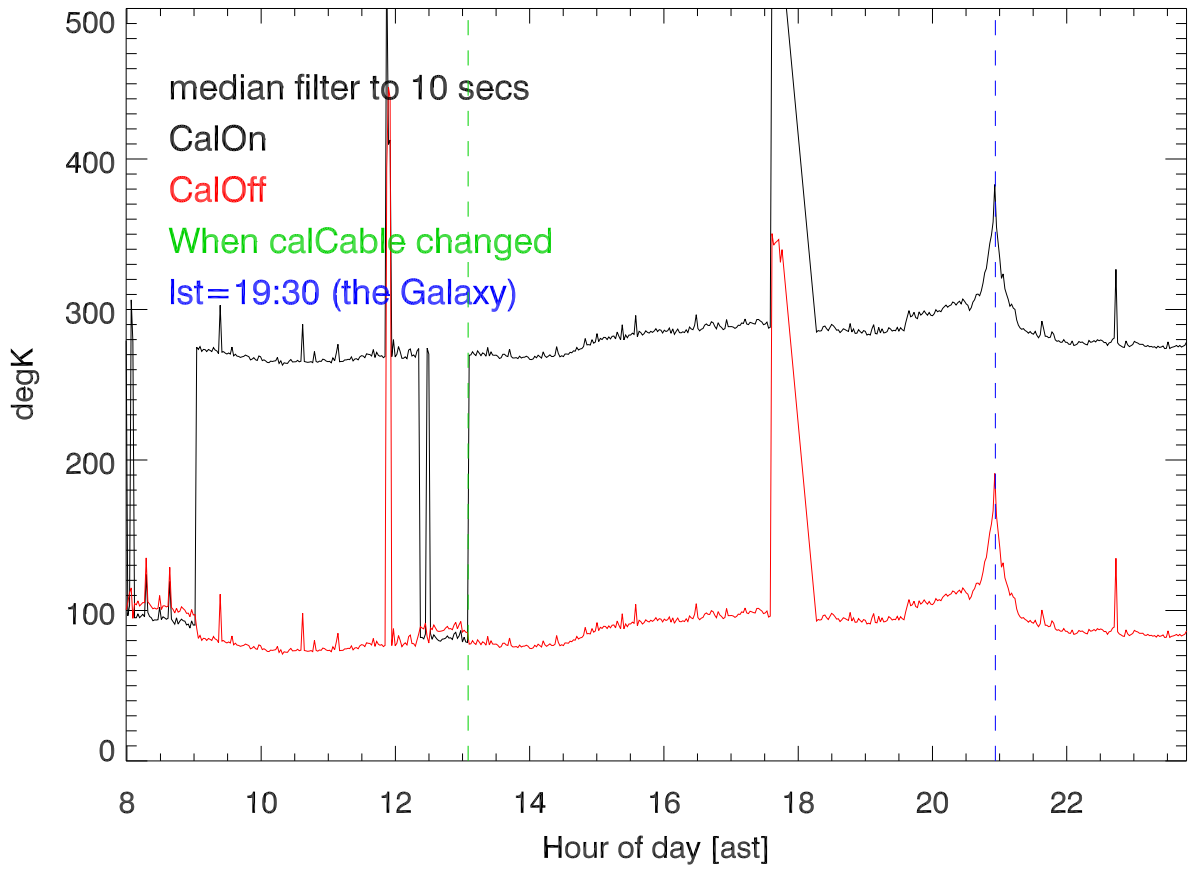

05sep12 430WorldDay, calOn,calOff from power profiles. CH

Dome

05sep12 430WorldDay, calOn,calOff from power profiles in degK. CH

Dome

05sep12 atm Pwr cal for 3 10secBlks. 1stblk @:07:56:14

Blowup when cal turned off (3rd block above)