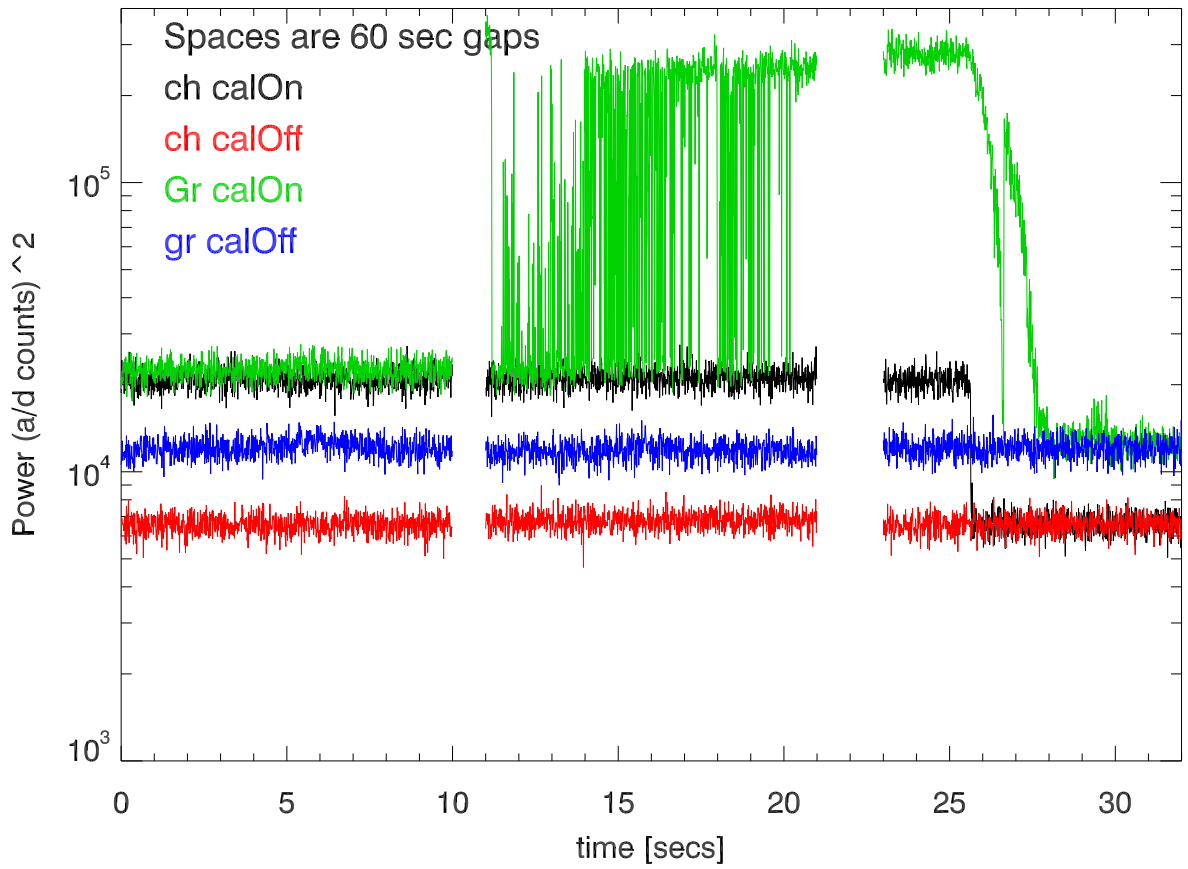

05sep12 430WorldDay, calOn,calOff from power profiles. CH

Dome

05sep12 430WorldDay, calOn,calOff from power profiles in degK. CH

Dome

05sep12 atm Pwr cal for 3 10secBlks. 1stblk @:07:56:14

Blowup when cal turned off (3rd block above)