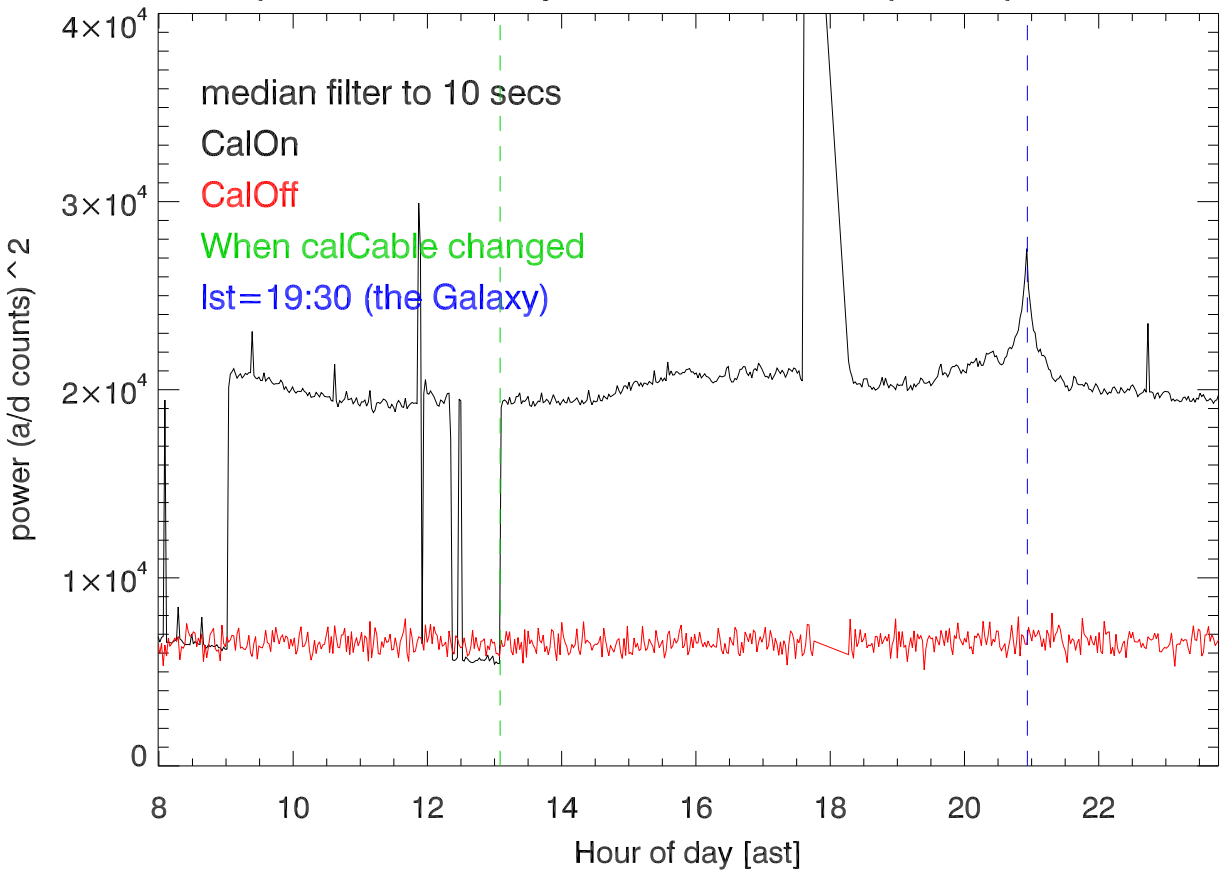

05sep12 430WorldDay, calOn,calOff from power profiles. CH

Dome

05sep12 430WorldDay, calOn,calOff from power profiles in degK. CH

Dome

05sep12 atm Pwr cal for 3 10secBlks. 1stblk @:07:56:14

Blowup when cal turned off (3rd block above)