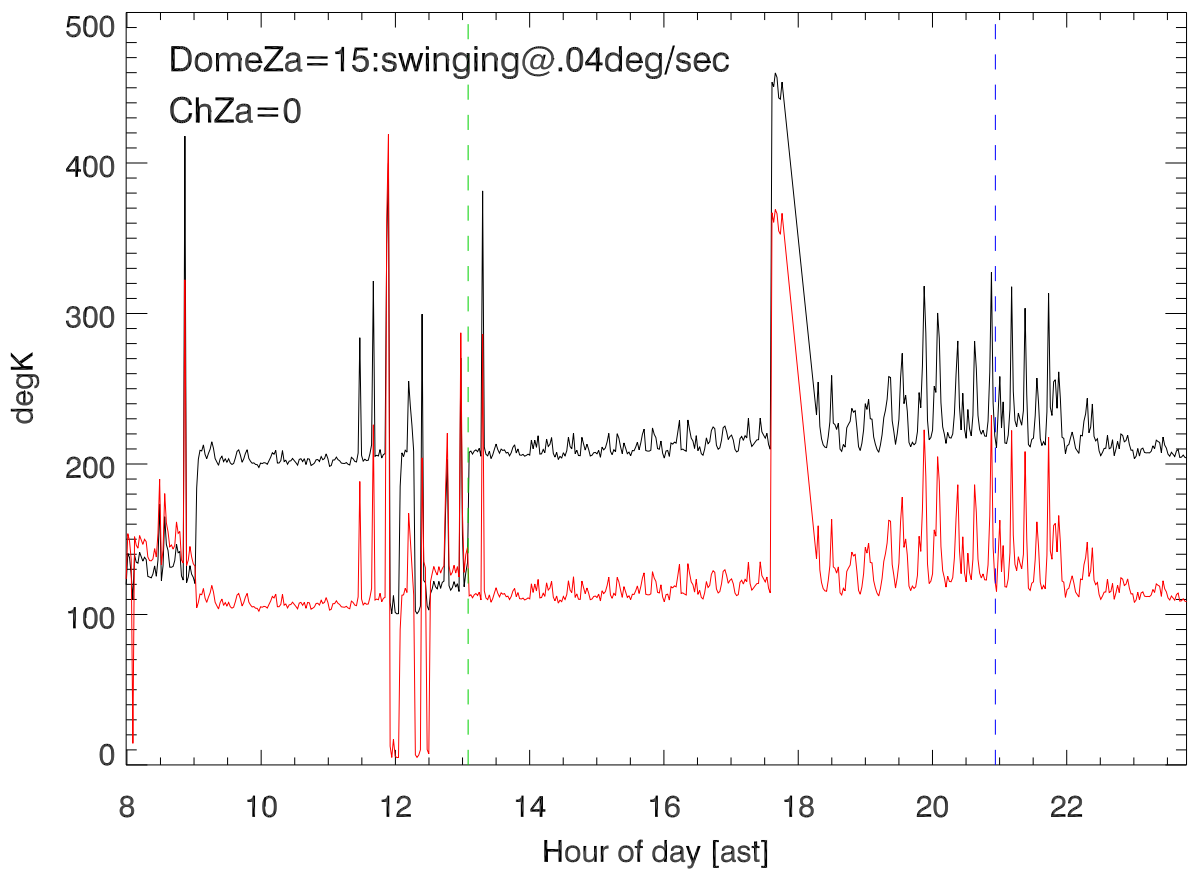

05sep12 430WorldDay, calOn,calOff from power profiles. CH

Dome

05sep12 430WorldDay, calOn,calOff from power profiles in degK. CH

Dome

05sep12 atm Pwr cal for 3 10secBlks. 1stblk @:07:56:14

Blowup when cal turned off (3rd block above)