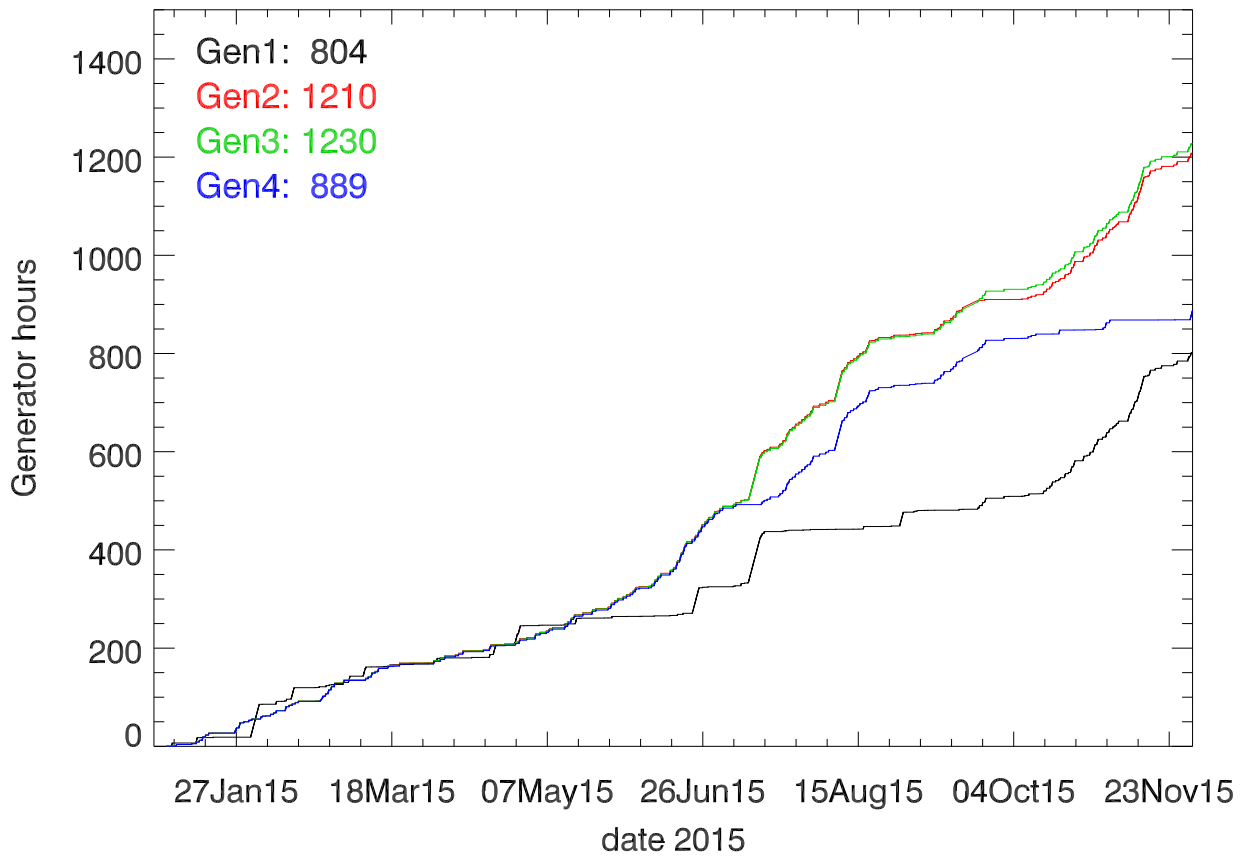

2015. cumulative hours run cummings generators

2015. cumulative gallons used for cummings generators