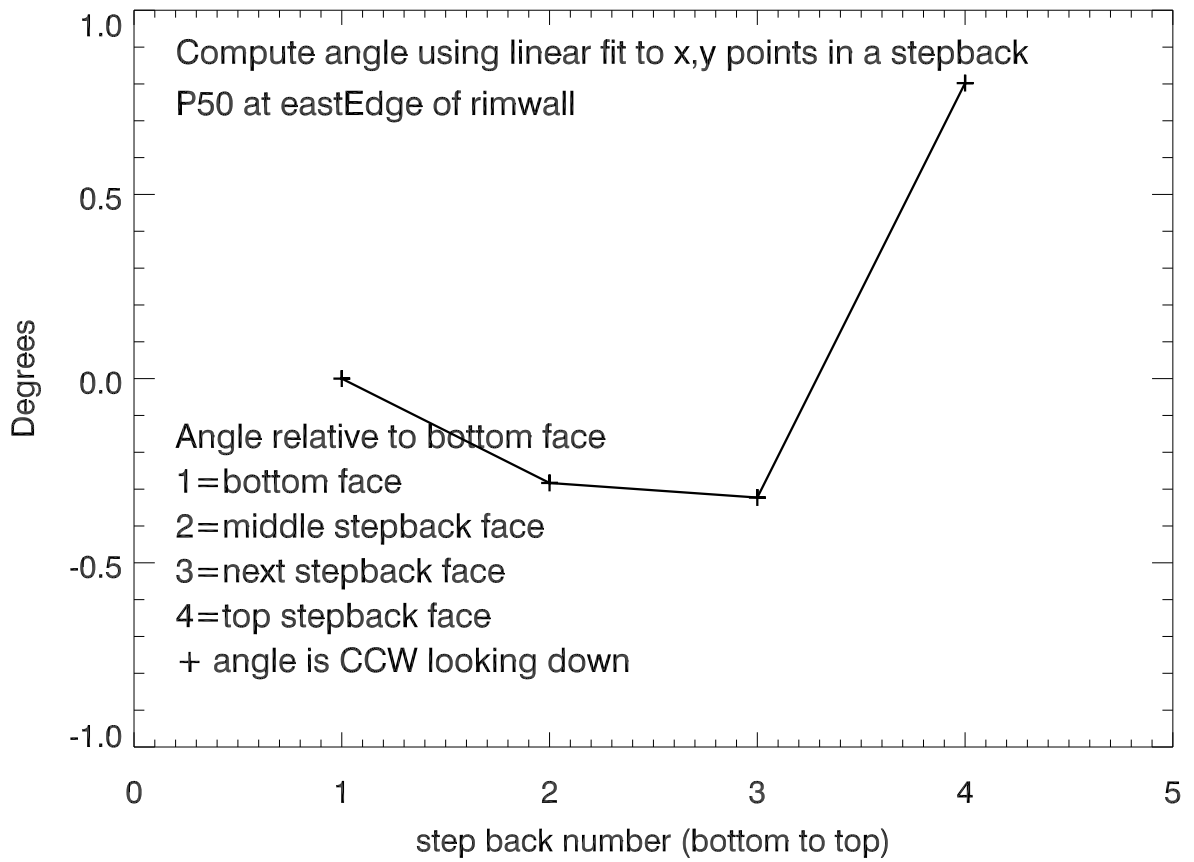

04sep20 T12 southern looking faces rotation angle (preCollapse).

04sep20 T12 southern face. Avg Y motion vs height

remove mean y value from each stepback