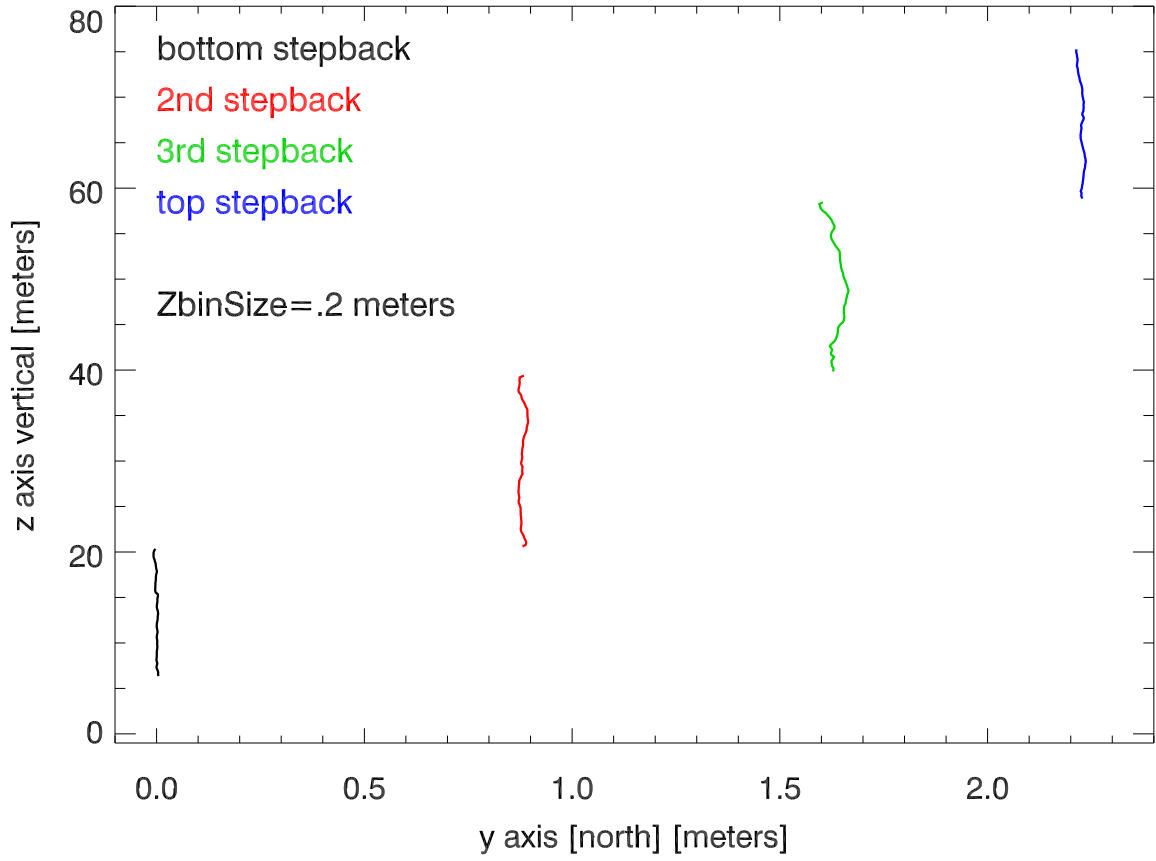

04sep20 T12 southern looking faces rotation angle (preCollapse).

04sep20 T12 southern face. Avg Y motion vs height

remove mean y value from each stepback