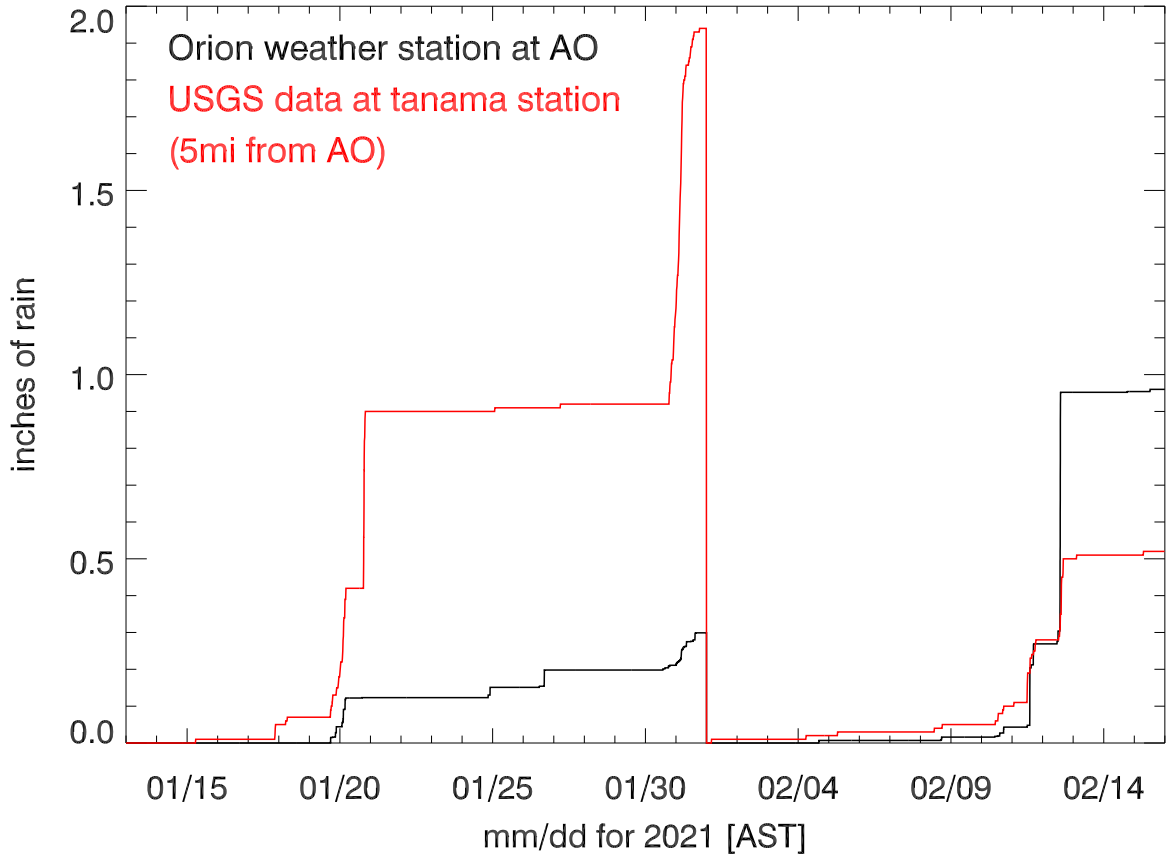

210113 - 210215. Monthly rainfall at AO

Daily rainfall