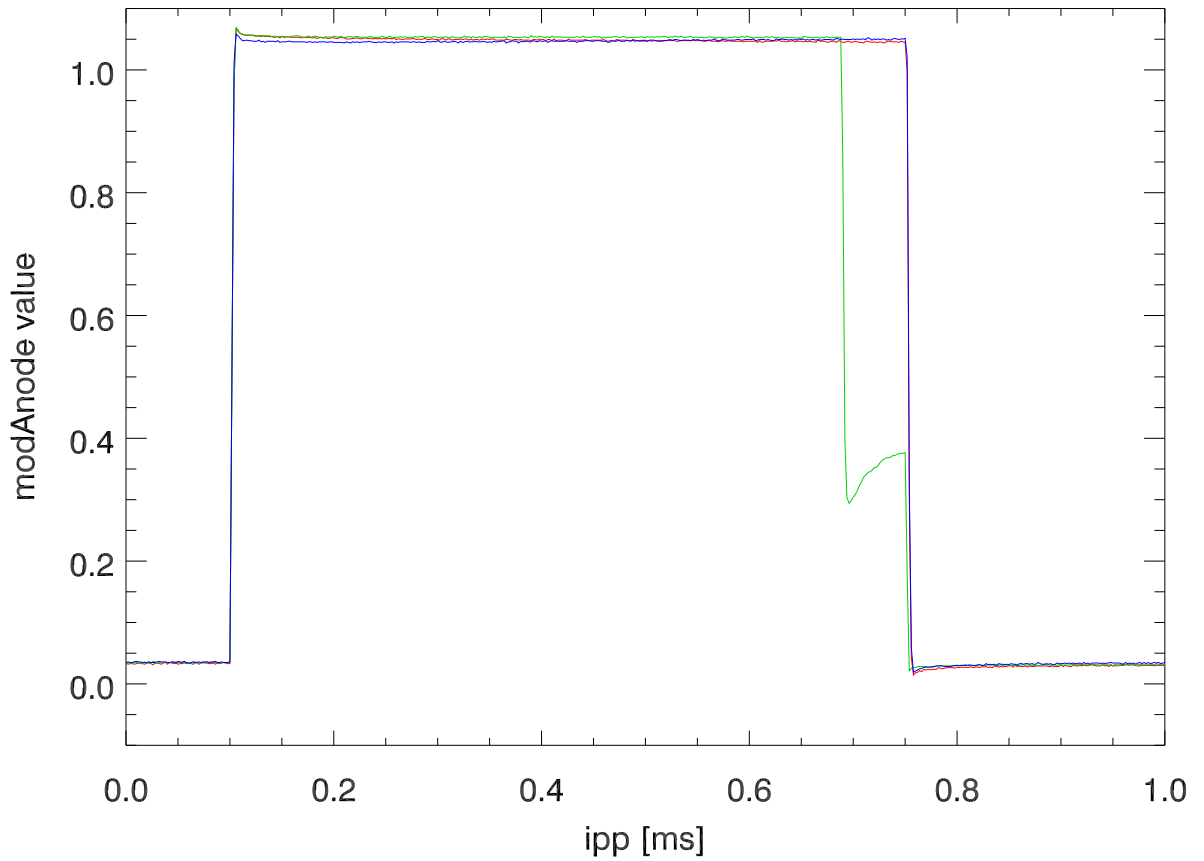

Avg value modAnode for 100 ipp starting at:09:34:35

3 ipp around 1 bad modAnode pulse

3 modAnode ipps about tail clipper glitch at 11:01:04

3 tail clipper ipps about tail clipper glitch

Blowup modAnode pulse during tail clipper glitch

Blowup tail clipper glitch