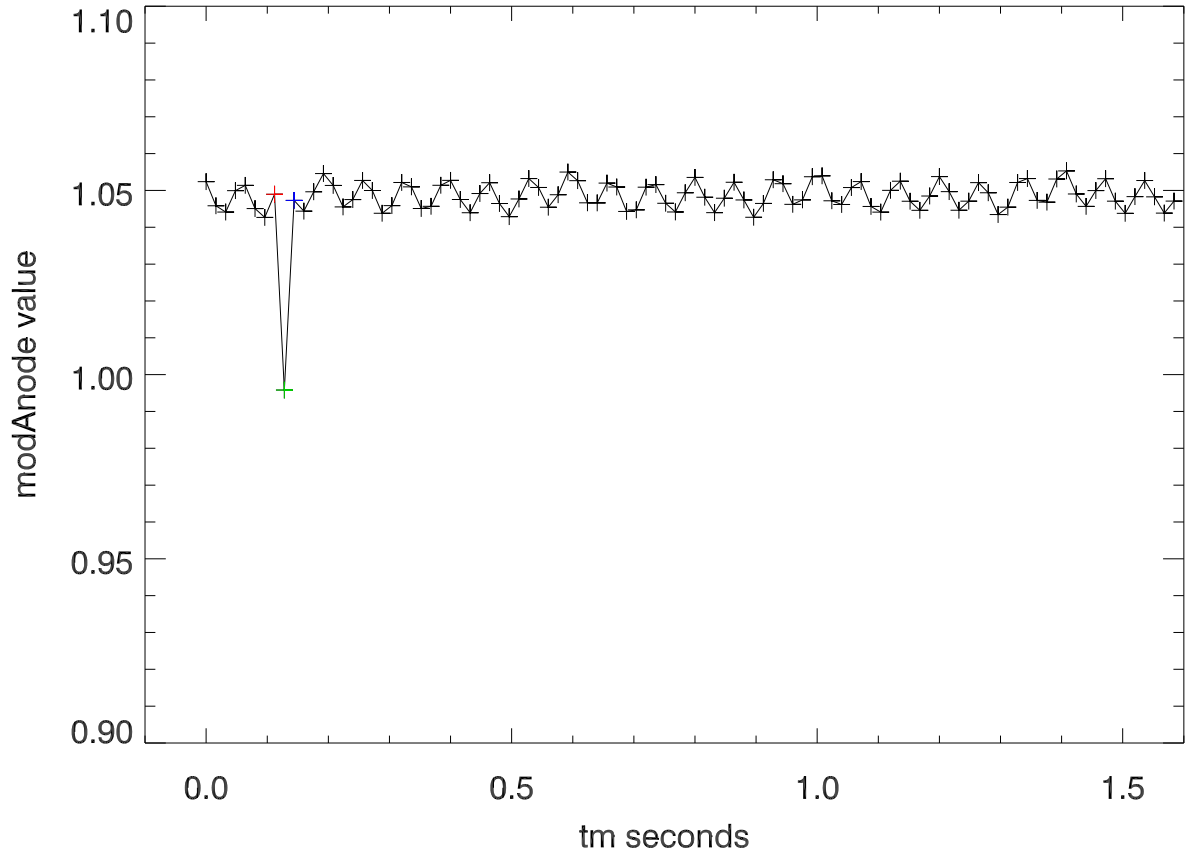

Avg value modAnode for 100 ipp starting at:09:34:35

3 ipp around 1 bad modAnode pulse

3 modAnode ipps about tail clipper glitch at 11:01:04

3 tail clipper ipps about tail clipper glitch

Blowup modAnode pulse during tail clipper glitch

Blowup tail clipper glitch