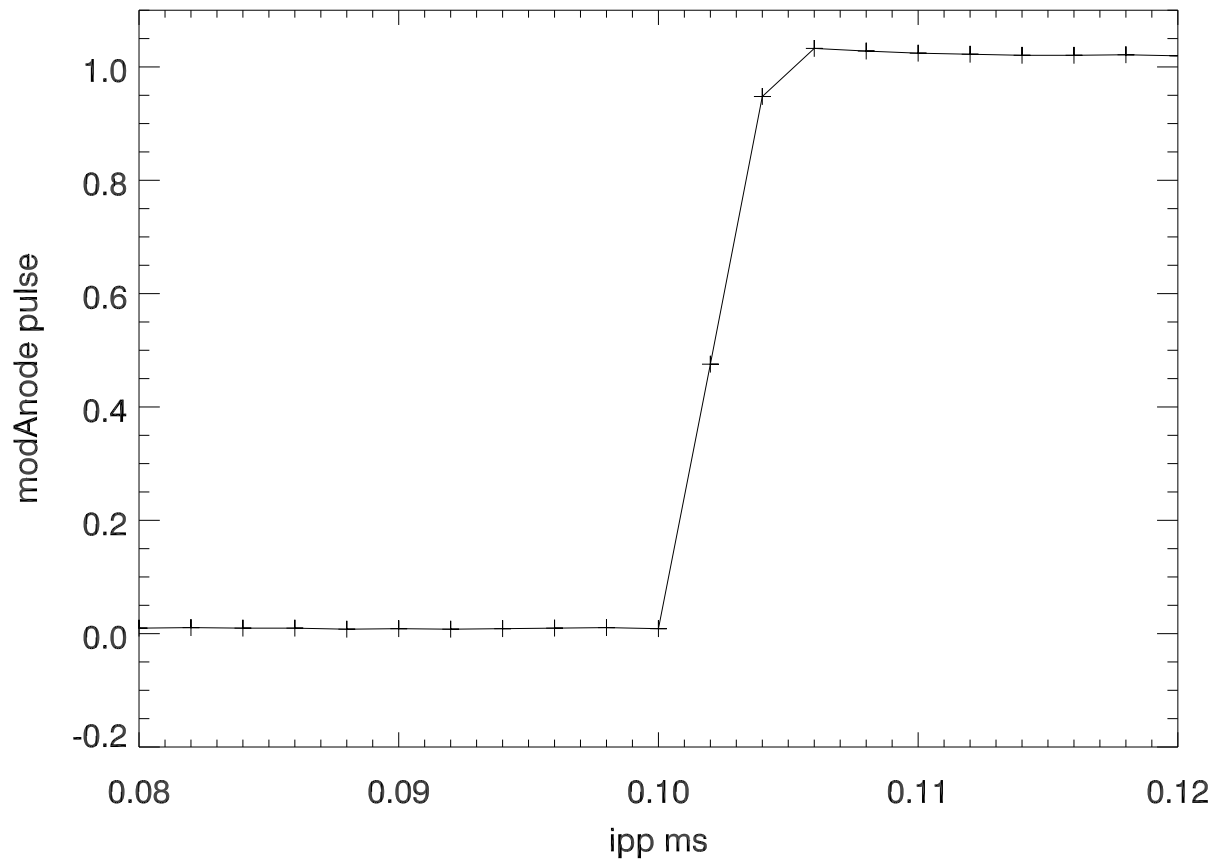

Avg value modAnode for 100 ipp starting at:09:34:35

3 ipp around 1 bad modAnode pulse

3 modAnode ipps about tail clipper glitch at 11:01:04

3 tail clipper ipps about tail clipper glitch

Blowup modAnode pulse during tail clipper glitch

Blowup tail clipper glitch