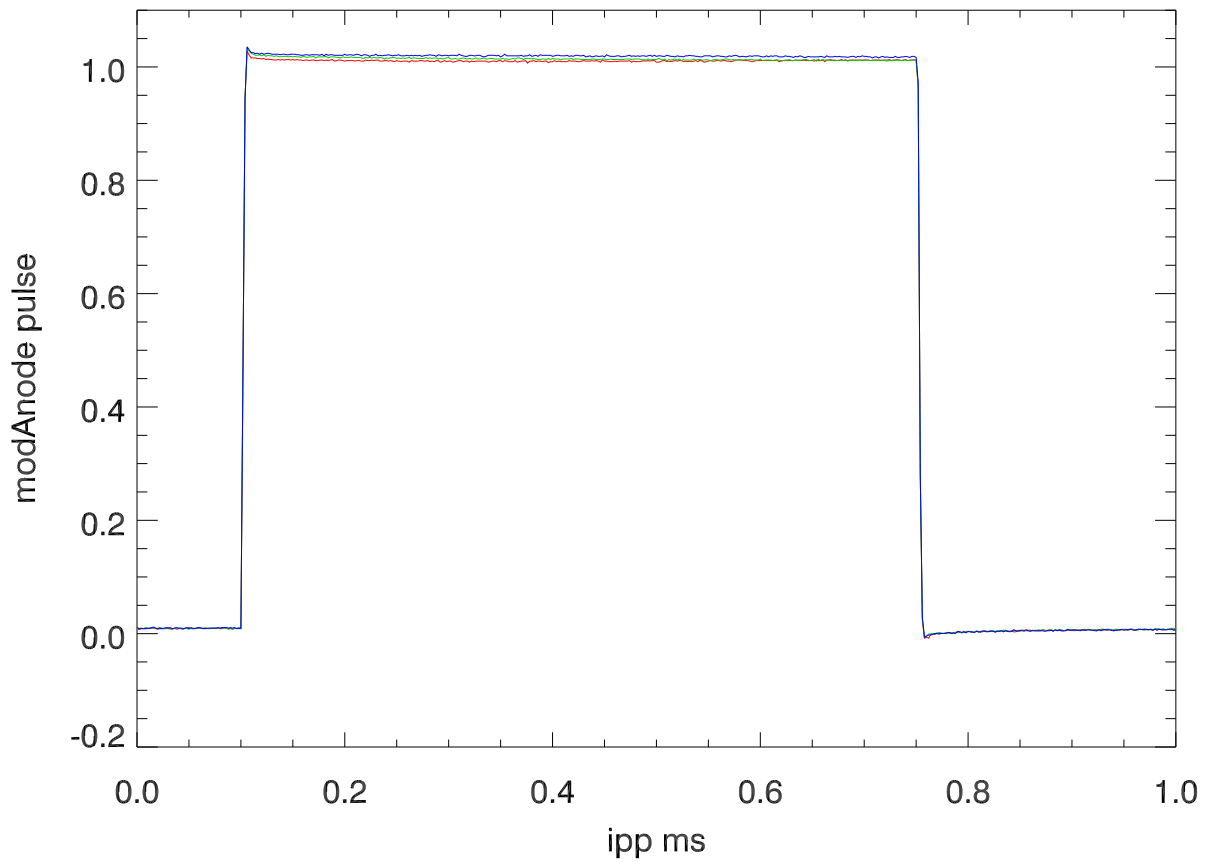

Avg value modAnode for 100 ipp starting at:09:34:35

3 ipp around 1 bad modAnode pulse

3 modAnode ipps about tail clipper glitch at 11:01:04

3 tail clipper ipps about tail clipper glitch

Blowup modAnode pulse during tail clipper glitch

Blowup tail clipper glitch