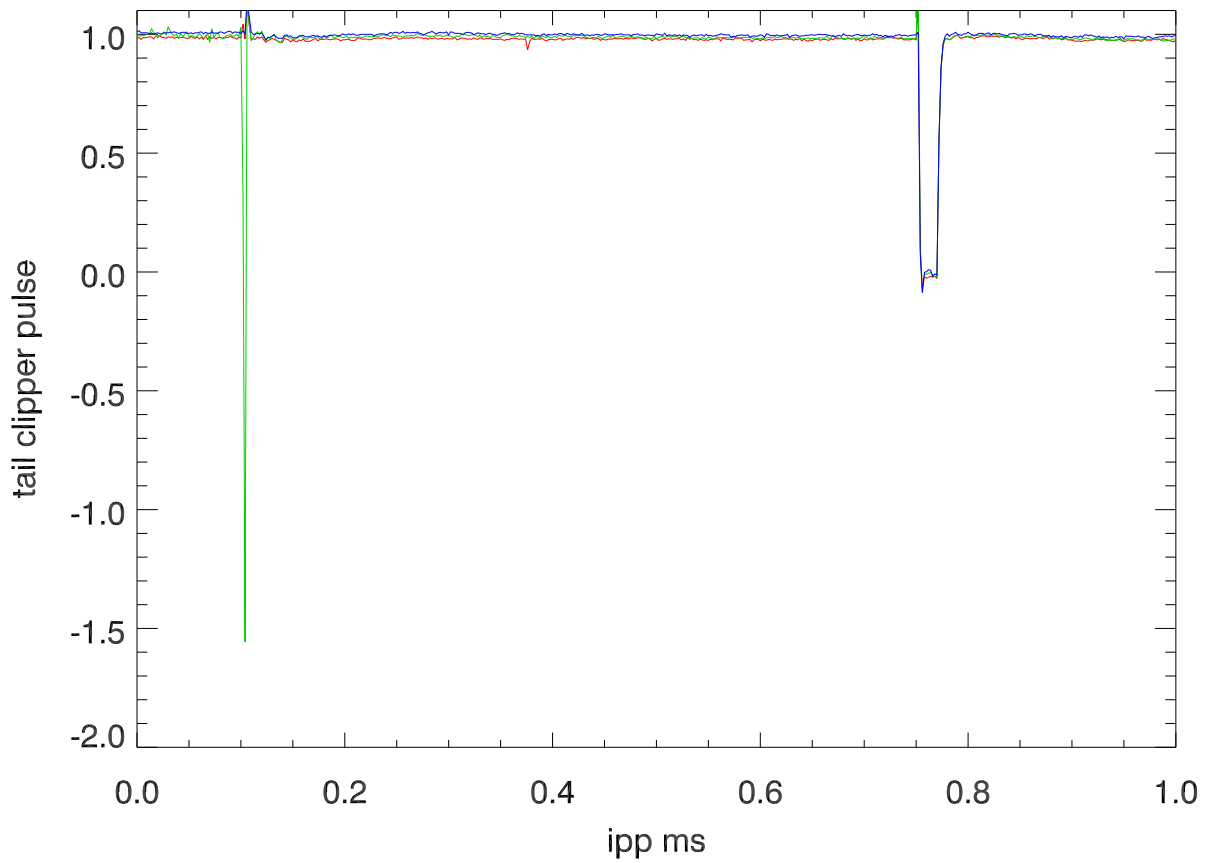

Avg value modAnode for 100 ipp starting at:09:34:35

3 ipp around 1 bad modAnode pulse

3 modAnode ipps about tail clipper glitch at 11:01:04

3 tail clipper ipps about tail clipper glitch

Blowup modAnode pulse during tail clipper glitch

Blowup tail clipper glitch