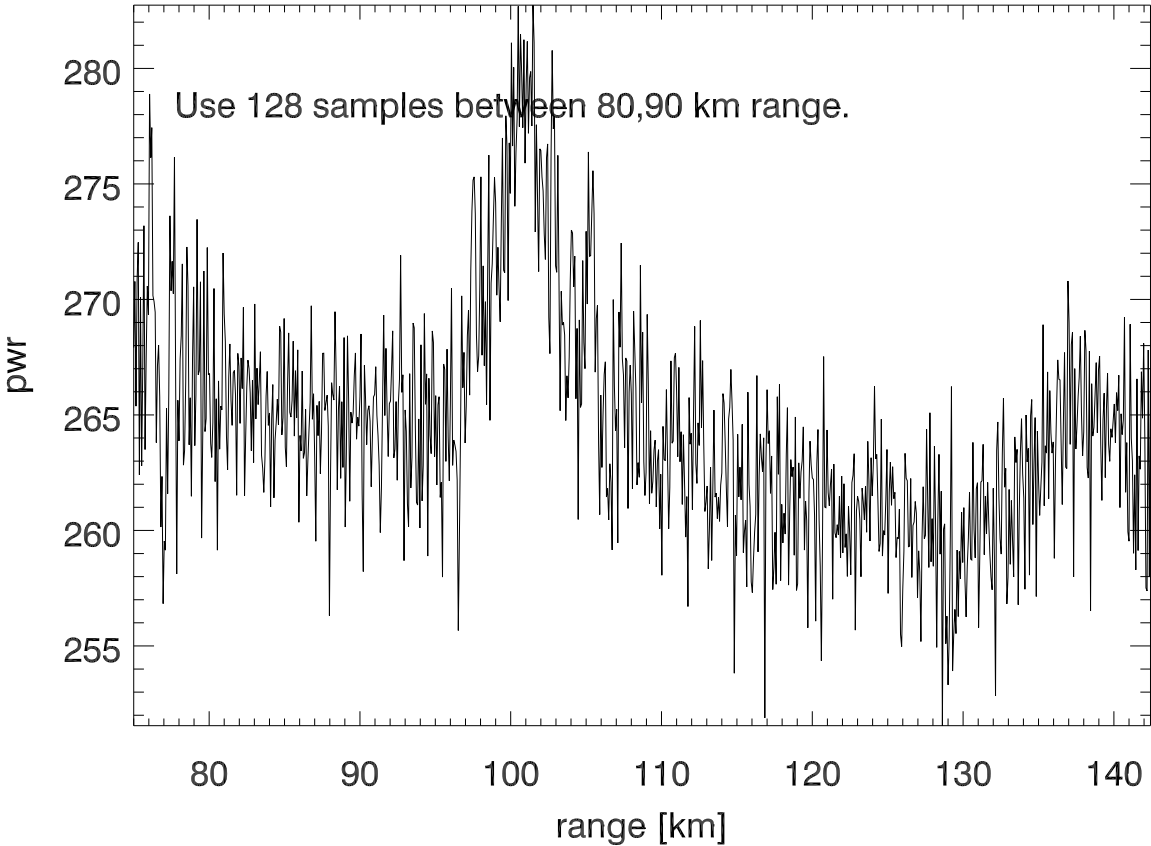

power vs range (average 8 seconds)

noise spectrum i,Q samples. avg 8000 ipp