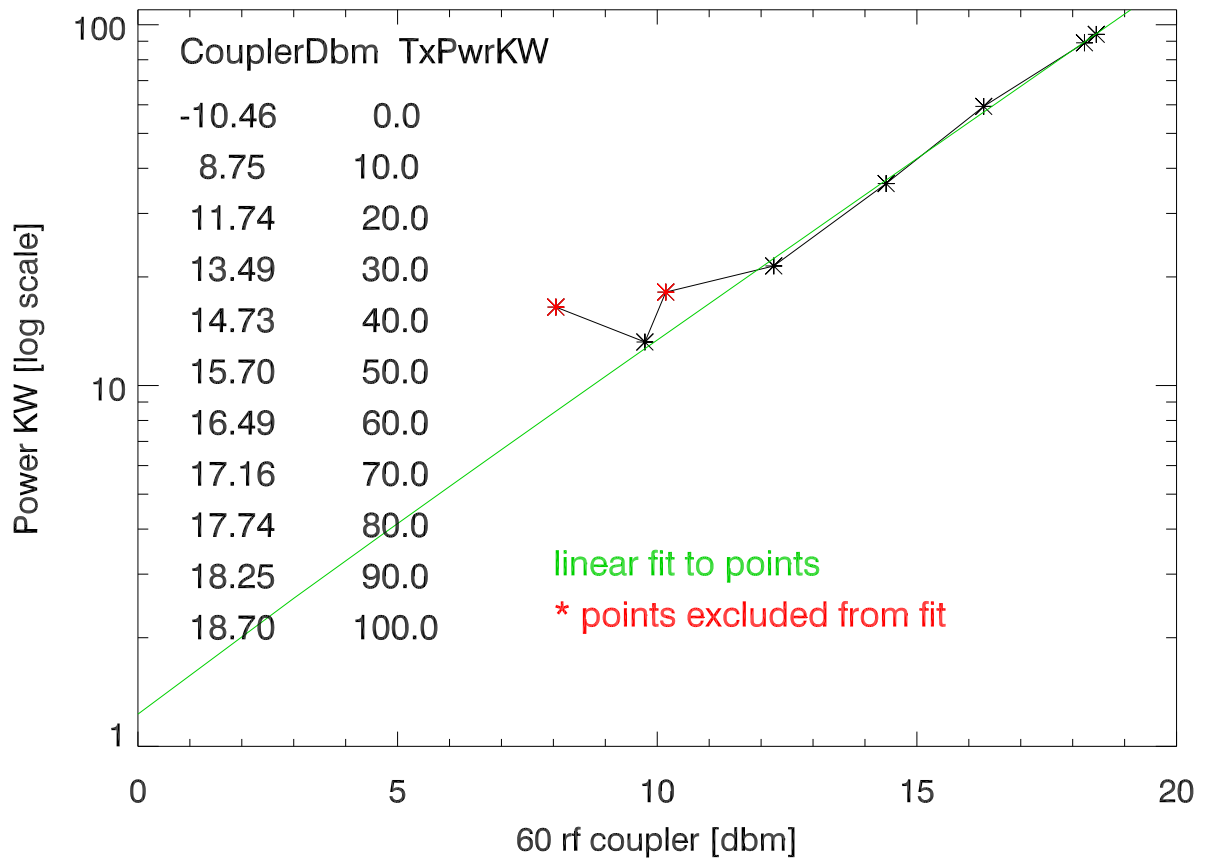

12may15 tx4 output power vs rf Coupler

Tx4 output power vw rf Coupler:07,08,12may15